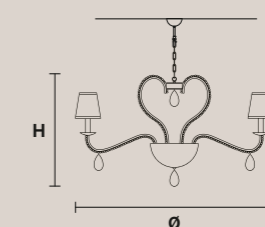

NOBLESSE 8

Ø 86 cm / 33.86"
H 62 cm / 24.41"

8XE14X40W
USA 6×E12×40 W max
(not included)

Paralumi/shade SHA-BD/14/IV
Paralumi/shade SHA-BD/14/WH