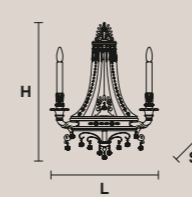

VE 804/A3

L 45 cm / 17.75"
SP 25 cm / 9.80"
H 60 cm / 23.60"
W 9 kg / 19.84 lb

☉ 3 ×E14×40 W max (not included)