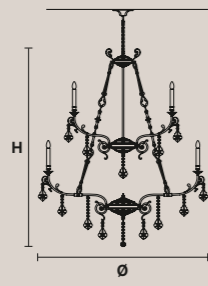

ODESSA

Telaio in metallo e fusione di ottone. Pendagli in cristallo.

Metal frame and cast brass. Crystal pendants.

Metallrahmen und Messingguss. Kristallanhänger.

Structure en métal et fusion de laiton. Pendentifs en cristal.

Металлический каркас и латунное литье. Хрустальные подвесы.

ODESSA 18+9 175

H 175 cm / 68.89"
Ø 150 cm / 59.05"

27×E14×40 W max
USA 27×E12×40 W max (not included)