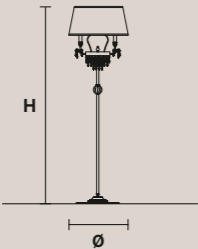

GLASSÉ STL3

H 170 cm / 66.93"
Ø 40 cm / 15.75"

3×E14×40 W max
USA 3×E12×40 W max
(not included)

Paralumi/shade DAM IV