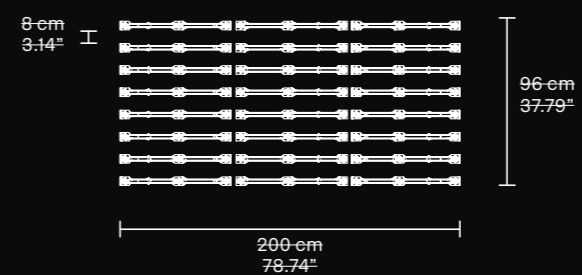

R2 BASIC BATCH A - MODULO 5 x 24

kg 28,8
144 LED LIGHTS CRI>80 €
3000K - 230.4 W - 24480 lm
Dimmable PUSH or DMX on request

Fixing 48 x single steel cables
24 x main power supply
(3 drivers and 3 control boards recessed)