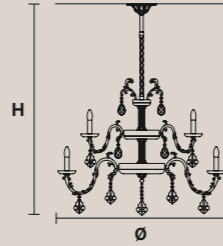

ETERNITY 8+4

H 105 cm / 41.34"
Ø 120 cm / 47.24"

⊖ 12×E14×40 W max
USA 12×E12×40 W max (not included)