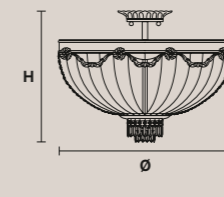

VE 818/PL12

Ø 60 cm / 23.60"
H 45 cm / 17.75"
W 18 kg / 39.68 lb

12×E27×60 W max (not included)