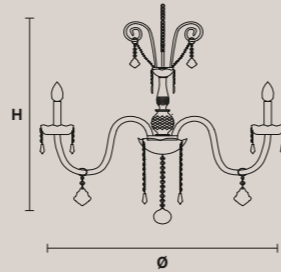

⦿ 24×E14×40 W max  
(not included)

**VE 873/A5**

L 53 cm / 20.90"  
SP 30 cm / 11.80"  
H 50 cm / 19.70"  
W 4.5 kg / 9.92 lb

⦿ 5×E14×40 W max  
(not included)

**VE 874/6**

Ø 77 cm / 30.31"  
H 63 cm / 24.80"  
W 9 kg / 19.84 lb