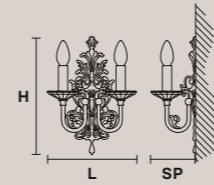

VE 1073/A2

L 22 cm / 8.66"
SP 12 cm / 4.72"
H 33 cm / 12.99"
W 5 kg / 11.02 lb

2×E14×40 W max
(not included)