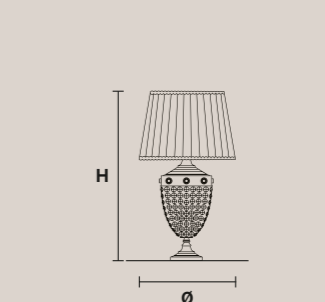

ELEGANTIA TL2 G

H 75 cm / 29.60"
Ø 40 cm / 15.80"

2×E27×60 W
USA 2×E26×60 W (not included)

Paralumi/Shade PON-BD/40/WH
Paralumi/Shade PON-BD/40/IV