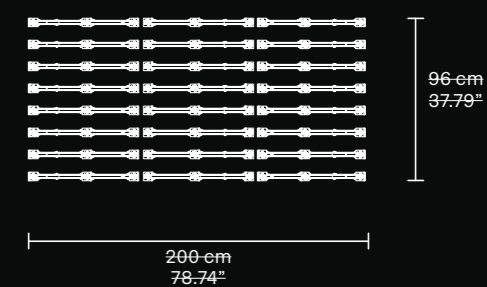

R2 BASIC BATCH B - MODULO 5 x 48

kg 57,6
288 LED LIGHTS CRI>80 €
3000K - 460.8 W - 48960 lm
Dimmable PUSH or DMX on request

Fixing 48 x single steel cables
24 x main power supply
(3 drivers and 3 control boards recessed)