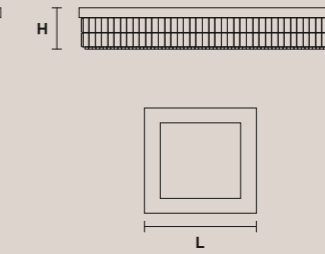

VE 760/PL12 SQ

L 60 cm / 23.60"
SP 60 cm / 23.60"
H 18 cm / 7.10"
W 20 kg / 44.09 lb

12×E27×60 W max
(not included)