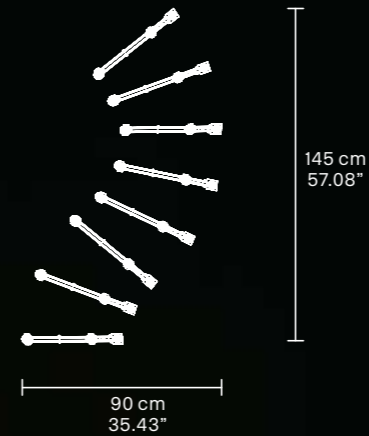

N4 BASIC BATCH A - MODULO 4 x 8

N4 BASIC BATCH B - MODULO 4 x 16

kg 12
64 LED LIGHTS CRI>80
3000K - 102.4 W - 10880 lm
Dimmable PUSH or DMX on request

Fixing 16 x single steel cables
8 x main power supply
(1 driver and 1 control board recessed)

kg 24
128 LED LIGHTS CRI>80
3000K - 204.8 W - 21760 lm
Dimmable PUSH or DMX on request

Fixing 32 x single steel cables
16 x main power supply
(1 driver and 1 control board recessed)