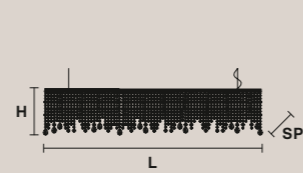

VE 895/S6

L 126 cm / 49.60"
SP 15 cm / 5.90"
H 40 cm / 15.75"
W 17 kg / 37.47 lb

6×E14×40 W max (not included)