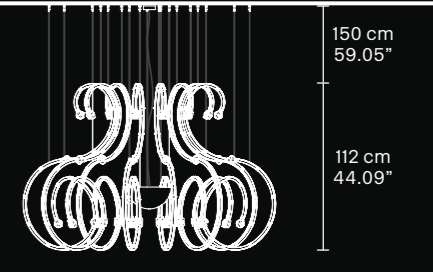

Q5 BASIC BATCH B - MODULO 1x8

170 cm
66.92"

kg 60
128 LED LIGHTS CRI>80
3000K - 204.8 W - 21760 lm
Dimmable PUSH or DMX
on request
Fixing 1 x central bracket
35 x single steel cables

The cup contains:
1 x control board
1 x driver

kg 30
64 LED LIGHTS CRI>80
3000K - 102.4 W - 10880 lm
Dimmable PUSH or DMX
on request
Fixing 1 x central bracket
19 x single steel cables

The cup contains:
1 x control board
1 x driver