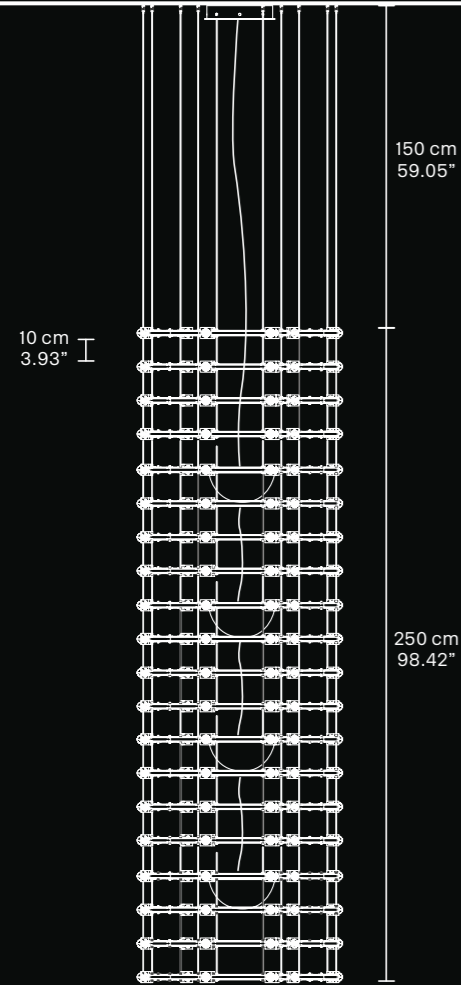

01 COMPOSITION - BASIC BATCH B x 5

kg 150

480 LED LIGHTS CRI>80
3000K - 770 W - 81600 lm

Dimmable PUSH or DMX on request

Fixing 1 x canopy
12 x single steel cables

The canopy contains:
1 x control board
1 x driver

4 cups requires one additional cup with drivers and control boards