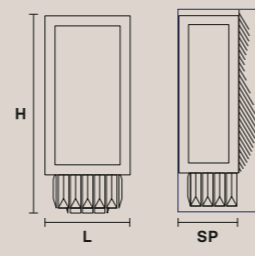

VE 770/A2

L 17 cm / 6.65"
SP 12 cm / 4.70"
H 40 cm / 15.75"
W 4 kg / 8.81 lb

☉ 2 ×E14×40 W max (not included)