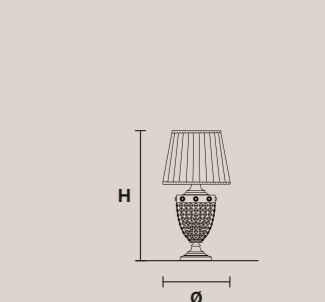

ELEGANTIA TL1 P

H 35 cm / 13.80"
Ø 20 cm / 7.90"

1×E14×40 W
USA 1×E12×40 W (not included)

Paralumi/Shade PON-BD/20/WH
Paralumi/Shade PON-BD/20/IV