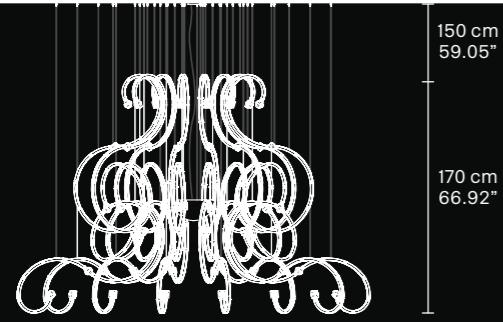

250 cm
98.42"

385 cm
151.57"

kg 60
128 LED LIGHTS CRI>80
3000K - 204.8 W - 21760 lm

The cup contains:
1 x control board
1 x driver

Dimmable PUSH or DMX
on request

Fixing 1 x central bracket
35 x single steel cables

kg 120
256 LED LIGHTS CRI>80
3000K - 409.6 W - 43520 lm

Each cup contains:
1 x control boards
1 x drivers

Dimmable PUSH or DMX
on request

Fixing 1 x central bracket
67 x single steel cables