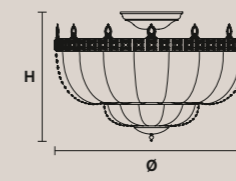

VE 829/PL6

Ø 60 cm / 23.70"
H 40 cm / 15.75"
W 18 kg / 39.68 lb

6×E27×60 W max
(not included)