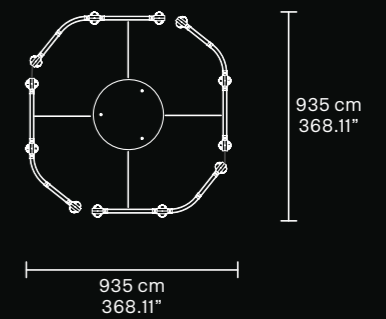

O1 BASIC BATCH B - MODULO 5 x 16

kg 18

48 LED LIGHTS CRI>80
3000K - 77 W - 8160 lm

Dimmable PUSH or DMX
on request

Fixing 1 x canopy
12 x single steel cables

The canopy contains:
1 x control board
1 x driver

Any additional element requires
one additional cup with driver
and control board

kg 28

96 LED LIGHTS CRI>80
3000K - 154 W - 16320 lm

Dimmable PUSH or DMX
on request

Fixing 1 x canopy
12 x single steel cables

The canopy contains:
1 x control board
1 x driver

Any additional element requires
one additional cup with driver
and control board