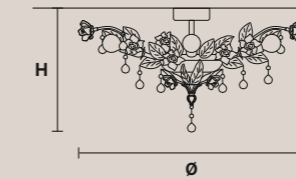

CERAMIC GARDEN PL6

H 30 cm / 11.81"
Ø 60 cm / 23.62"

6x E14x40 W max
USA 6x E12x40 W max
(not included)