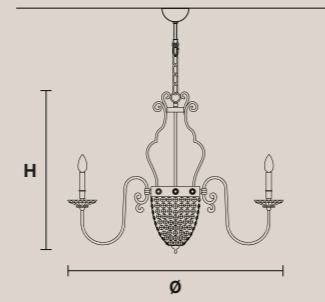

ELEGANTIA 8+1

H 65 cm / 25.60"
Ø 85 cm / 33.50"

8×E14×40 W
1×E27×60 W
USA 8×E12×40 W
1×E26×60 W (not included)