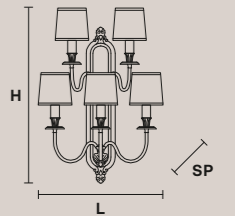

VE 1074/A5

L 55 cm / 21.65"
SP 35 cm / 13.78"
H 65 cm / 25.59"
W 5 kg / 11.02 lb

5×E14×40 W max
(not included)