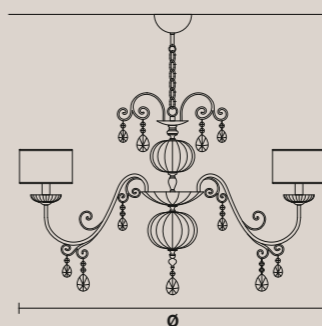

ANTIKA 10

H 75 cm / 29.50"
Ø 110 cm / 43.40"

10×E14×40 W max
USA 10×E12×40 W max
(not included)

Paralumi/shade SAT/17/WH