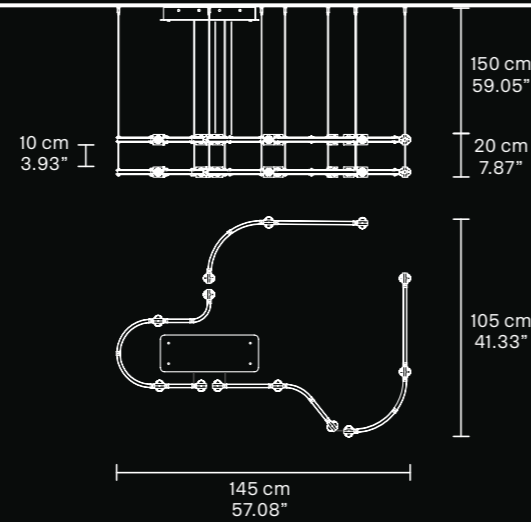

02

MODULO 3
H 32 cm / 12.60"
L 79,5 cm / 31.30"
SP 5 cm / 1.96"

MODULO 4
H 49 cm / 19.30"
L 47,5 cm / 18.70"
SP 5 cm / 1.96"

MODULO 5
H 55 cm / 21.65"
L 36 cm / 14.20"
SP 5 cm / 1.96"

Any additional element requires one additional box with driver and control board

02 BASIC BATCH A – MOD. 3 × 4 + MOD. 4 × 2 + MOD. 5 × 2

kg 15
52 LED LIGHTS CRI>80 3000K - 83.2 W - 8840 lm
Dimmable PUSH or DMX on request
Fixing 1 x canopy, 12 x single steel cables

The canopy contains:
1 x control board
1 x driver

6,2 cm / 2.44"
45 cm / 17.71"
18 cm / 7.08"