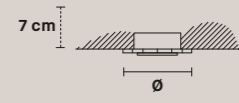

⦿ 1×E14×40 W max  
(not included)

**VE 1192/A1P**

L 22 cm / 8.66"  
SP 14 cm / 5.51"  
H 18 cm / 7.09"  
W 1.5 kg / 3.30 lb

⦿ 1×E14×40 W max  
(not included)

**VE 1193**

**VE 1194**

**Ø** 10 cm / 3.94"  
**W** 0.5 kg / 1.10 lb