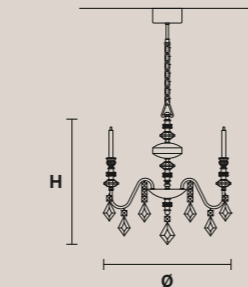

CHIC 5

H 60 cm / 23.62"
Ø 50 cm / 19.68"

5×G9×40 W max
(not included)