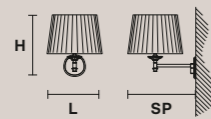

VE 1090/A1

L 20 cm / 7.87"
SP 34 cm / 13.39"
H 30 cm / 11.81"
W 3 kg / 6.61 lb

⦿ 1×E27×60 W max
(not included)