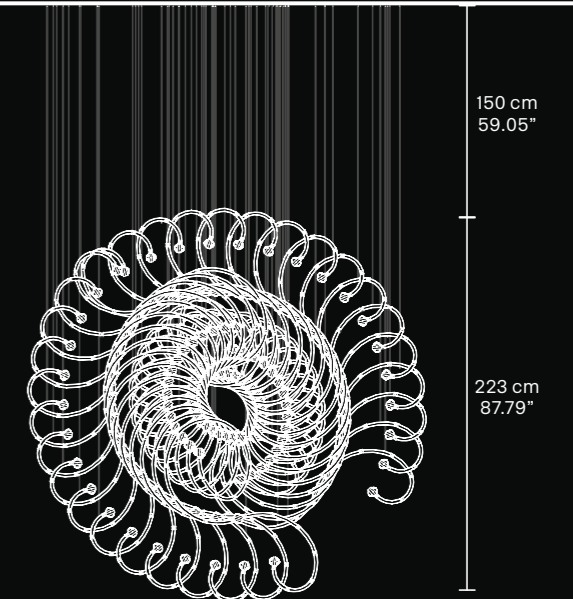

R1 BASIC BATCH B - MODULO 1 x 32

kg 49,6
128 LED LIGHTS CRI>80 **€**
3000K - 204.8 W - 21760 lm
Dimmable PUSH or DMX
on request

Fixing 32 x single steel cables
16 x main power supply
(1 driver and 1 control
board recessed)

kg 99,2
256 LED LIGHTS CRI>80 **€**
3000K - 409.6 W - 43520 lm
Dimmable PUSH or DMX
on request

Fixing 64 x single steel cables
32 x main power supply
(2 drivers and
2 control boards
recessed)