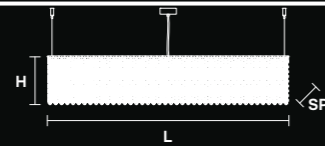

CUBO S/LONG/P

RECTANGULAR

SP 25 cm / 9.84"
L 100 cm / 39.37"
H 20 cm / 7.87"