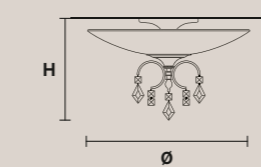

LIZZI PL3

H 40 cm / 15.80"
Ø 55 cm / 21.70"

3×E27×60 W max
USA 3×E26×60 W max
(not included)