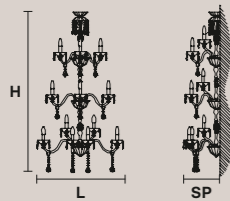

VE 871/A12

L 75 cm / 29.60"
SP 30 cm / 11.80"
H 140 cm / 55.20"
W 6 kg / 13.22 lb

⦿ 12×E14×40 W max
(not included)