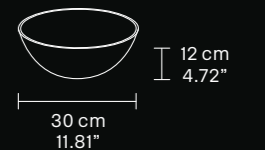

kg 30
64 LED LIGHTS CRI>80
3000K - 102.4 W - 10880 lm
Dimmable PUSH or DMX
on request
Fixing 1 x central bracket
19 x single steel cables

The cup contains:
1 x control board
1 x driver