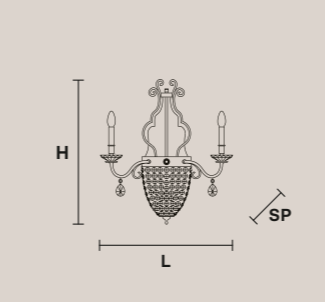

ELEGANTIA A2+1

H 60 cm / 23.70"
L 38 cm / 15.00"
SP 20 cm / 7.90"

2×E14×40 W
1×E27×60 W
USA 2×E12×40 W
1×E26×60 W (not included)