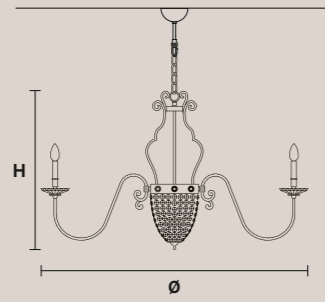

**G03 + F05**  
Oro lucido e Oro opaco  
Shiny gold and Matt gold

**G04+G06**  
Cromo lucido e cromo opaco  
Shiny chrome and matt chrome

**ELEGANTIA 12+1**

H 65 cm / 25.60"  
Ø 110 cm / 43.40"

12×E14×40 W  
1×E27×60 W  
USA 12×E12×40 W  
1×E26×60 W (not included)