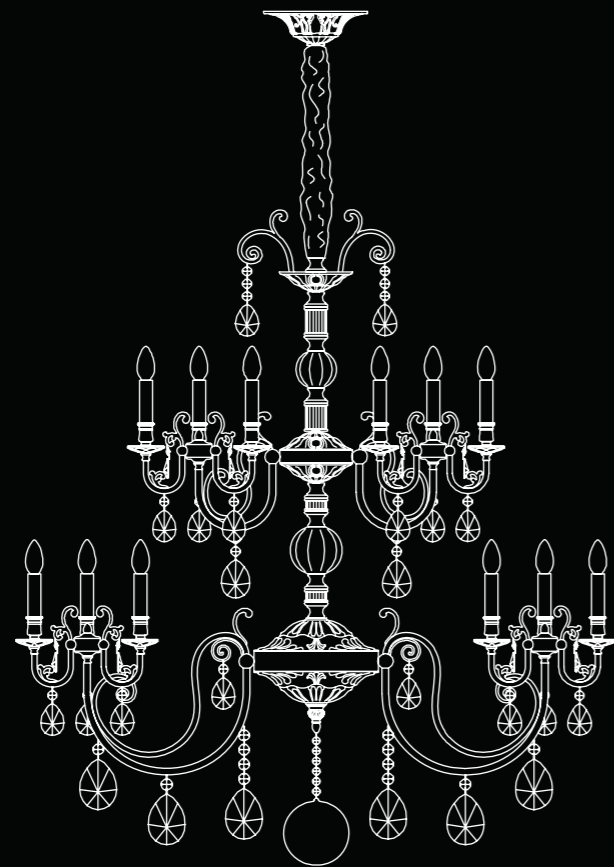

# ZAIRA

design by m\_p studio

Zaira 27

Zaira 27

Zaira A2