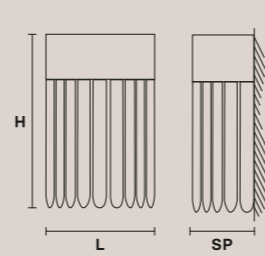

VE 1150/A2

L 25 cm / 9.85"
SP 13 cm / 5.10"
H 40 cm / 15.75"
W 5 kg / 11.02 lb

2×E14×40 W max (not included)