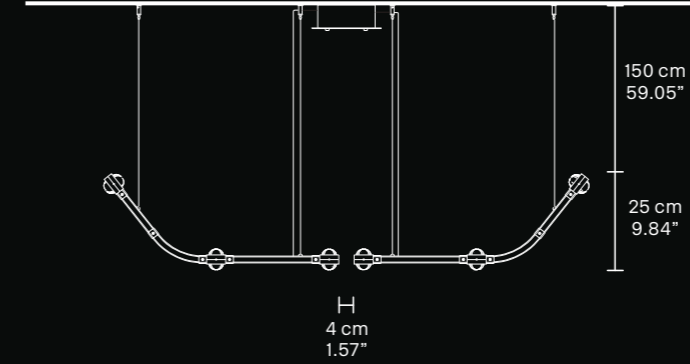

Masiero Atelier Programs

N3 BASIC BATCH A - MODULO 5 x 8

kg 10
48 LED LIGHTS CRI>80
3000K - 77 W - 8160 lm
Dimmable PUSH or DMX on request
Fixing 1 x canopy
16 x single steel cables

The canopy contains:
1 x control board
1 x driver
6,2 cm 2.44"
45 cm 17.71"
18 cm 7.08"