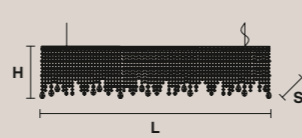

VE 895/S10 TRASP

L 200 cm / 78.75"
SP 15 cm / 5.90"
H 40 cm / 15.75"
W 32 kg / 70.54 lb

10×E14×40 W max (not included)