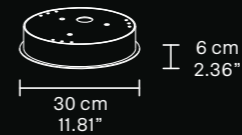

kg 20
60 LED LIGHTS CRI>80
3000K - 96 W - 10200 lm
Dimmable PUSH or DMX on request **CE**
Fixing 1 x canopy

The canopy contains:
1 x driver