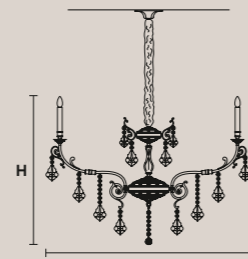

ODESSA 8 80

H 80 cm / 31.49"
Ø 90 cm / 35.43"

8×E14×40 W max
USA 8×E12×40 W max (not included)