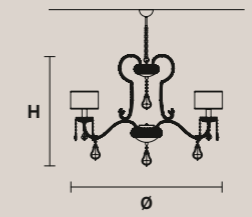

GALÁ 6+2

H 55 cm / 21.65"
Ø 77 cm / 30.31"

⊖ 6×E14×40 W max
⊖ 2×G9×40 W max Halogen
USA 6×E12×40 W max (not included)

Paralumi/shade SAT/17/WH
Paralumi/shade SAT/17/ECRU