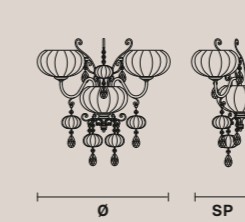

GLOBE A2

H 53 cm / 20.87"
L 52 cm / 20.47"
SP 23 cm / 9.06"

2×E14×40W max
USA 2×E12×40 W max
(not included)