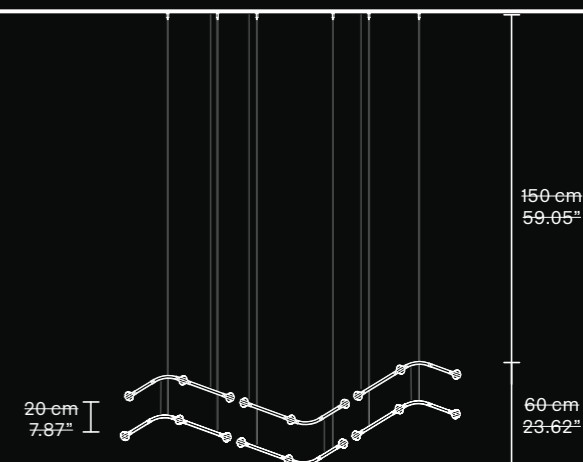

R2 BASIC BATCH B - MODULO 5 x 48

kg 57,6
288 LED LIGHTS CRI>80 €
3000K - 460.8 W - 48960 lm
Dimmable PUSH or DMX on request

Fixing 48 x single steel cables
24 x main power supply
(3 drivers and 3 control boards recessed)