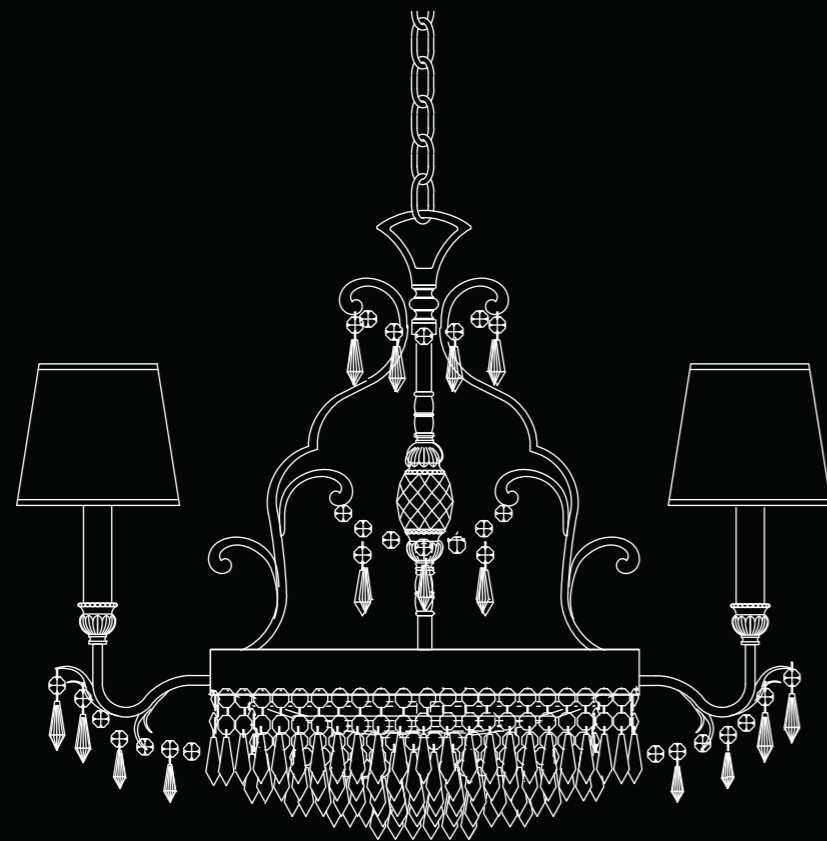

GLASSÉ

design by m_p studio

Glassé 6+3