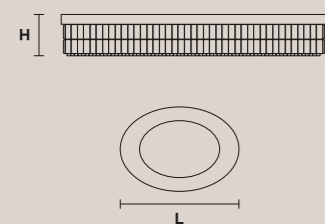

VE 760/PL12 OV

L 103 cm / 40.55"
SP 63 cm / 24.80"
H 18 cm / 7.10"
W 21 kg / 46.29 lb

12×E27×60 W max
(not included)