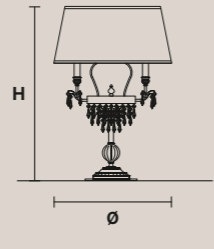

GLASSÉ TL3

H 60 cm / 23.62"
Ø 40 cm / 15.75"

3×E14×40 W max
USA 3×E12×40 W max
(not included)

Paralumi/shade DAM IV