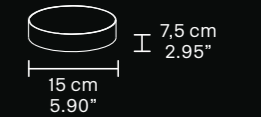

The box contains:
1 x control board