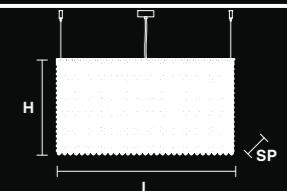

CUBO S/LONG/N

■ RECTANGULAR

SP	25 cm / 9.84"
L	75 cm / 29.52"
H	40 cm / 15.74"