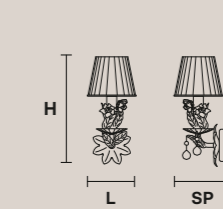

CERAMIC GARDEN A1

H 30 cm / 11.81"
L 15 cm / 5.91"
SP 15 cm / 5.91"

1x E14x40 W max
USA 1x E12x40 W max
(not included)

Paralumi/Shade PON/12/IV
Paralumi/Shade ORG/12/WH