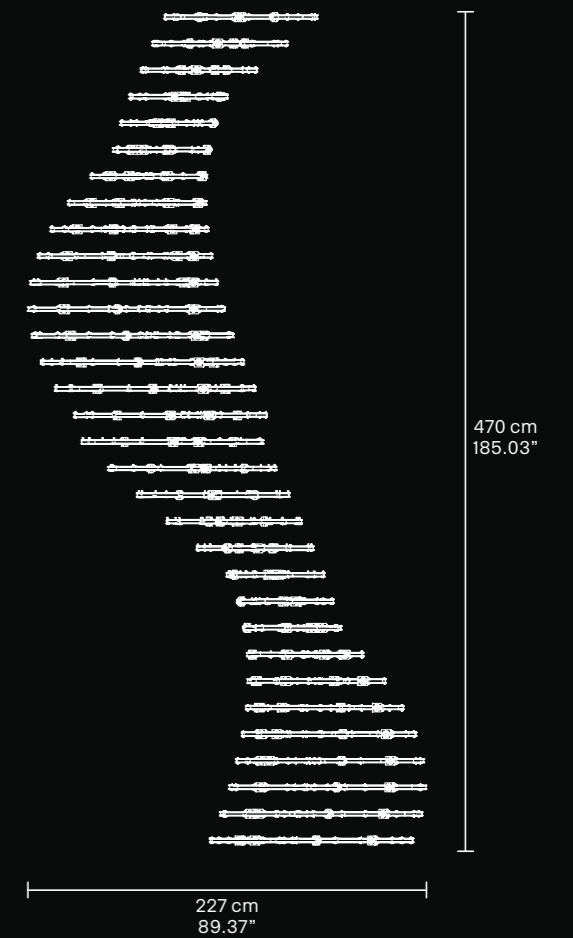

R1 BASIC BATCH B - MODULO 1 x 32

kg 49,6
128 LED LIGHTS CRI>80 **€**
3000K - 204.8 W - 21760 lm
Dimmable PUSH or DMX
on request

Fixing 32 x single steel cables
16 x main power supply
(1 driver and 1 control
board recessed)

kg 99,2
256 LED LIGHTS CRI>80 **€**
3000K - 409.6 W - 43520 lm
Dimmable PUSH or DMX
on request

Fixing 64 x single steel cables
32 x main power supply
(2 drivers and
2 control boards
recessed)