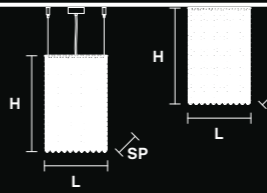

CUBO S/PL SQ MEDIUM 40

■ SQUARE

L 25 cm / 9.84"
SP 25 cm / 9.84"
H 40 cm / 15.74"

⊖ 7×E14×40 W   Ⓢ
USA 7×E12×40 W
(not included)