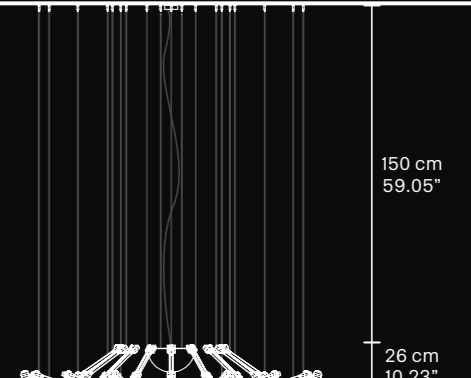

Q8

Q8 BASIC BATCH A - MODULO 5 x 16

MODULO 5

H 55 cm / 21.65"
L 36 cm / 14.20"
SP 5 cm / 1.96"

150 cm
59.05"

26 cm
10.23"