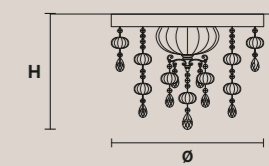

GLOBE PL LED

H 60 cm / 23.62"
Ø 70 cm / 27.56"

LED x 35W CRI>80
3000 K - 2500 lm
Dimmable: NO