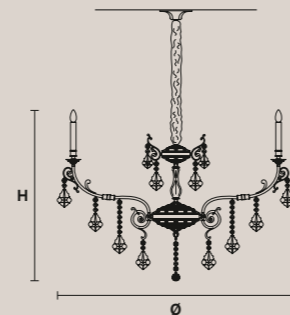

ODESSA 12 95

H 95 cm / 37.40"
Ø 120 cm / 47.24"

12×E14×40 W max
USA 12×E12×40 W max (not included)