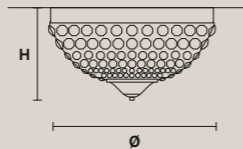

VE 846/PL6

Ø 70 cm / 27.60"
H 35 cm / 13.80"
W 8 kg / 17.63 lb

6×E14×40 W max
(not included)