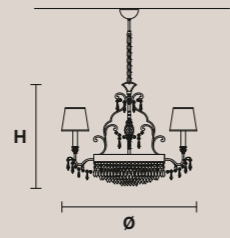

## GLASSÉ 6+3

H 60 cm / 23.63"  
Ø 75 cm / 29.53"

6×E14×40 W max\*  
3×G9×60 W max  
Halogen

USA 6×E12×40 W max\*  
(not included)

Paralumi/shade DAM/14/IV  
\* Candle shape necessary for lampshades