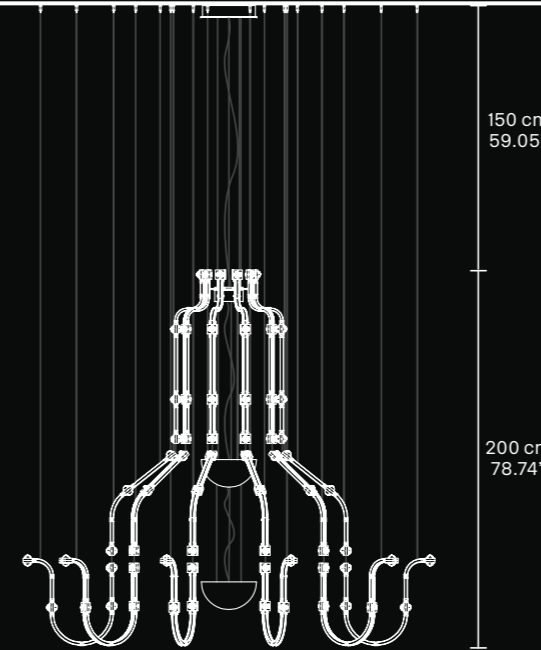

H 17,5 cm / 6.90"  
L 92 cm / 36.25"  
SP 5 cm / 1.96"

219 cm  
86.22"

kg 70

220 LED LIGHTS CRI>80  
3000K - 352 W - 37400 lm

Dimmable PUSH or DMX on request

Fixing 1 x canopy  
30 x single steel cables

The canopy contains:  
1 x driver