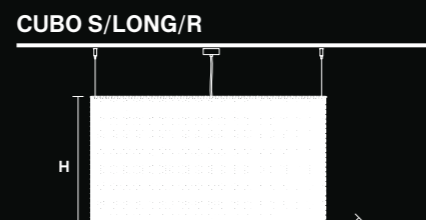

RECTANGULAR

SP	25 cm / 9.84"
L	100 cm / 39.37"
H	60 cm / 23.62"