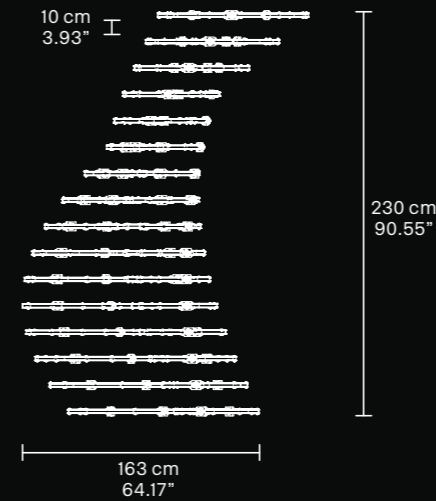

R1

MODULO 1

H 51,5 cm / 20.30"
L 114,5 cm / 45.10"
SP 5 cm / 1.96"

R1 BASIC BATCH A - MODULO 1 x 16