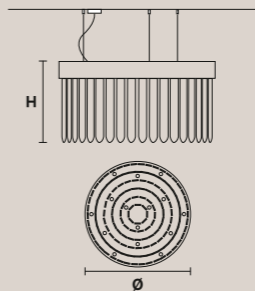

VE 1150/S12

Ø 90 cm / 35.40"
H 40 cm / 15.75"
W 50 kg / 110.23 lb

12×E14×40 W max (not included)