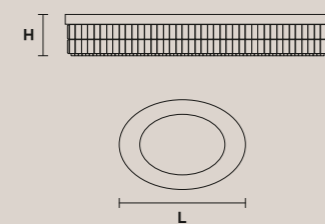

VE 760/PL16 OV

L 150 cm / 59.10"
SP 75 cm / 29.50"
H 18 cm / 7.10"
W 40 kg / 88.18 lb

16×E27×60 W max
(not included)