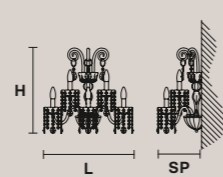

VE 873/A5

L 53 cm / 20.90"
SP 30 cm / 11.80"
H 50 cm / 19.70"
W 4.5 kg / 9.92 lb

⦿ 5×E14×40 W max
(not included)