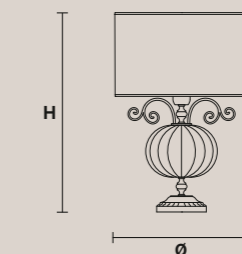

ANTIKA TL1 G 55

H 55 cm / 21.65"
Ø 33 cm / 12.99"

1×E27×60 W max
USA 1×E26×60 W max
(not included)

Paralumi/shade SAT/33/WH