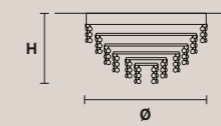

VE 836/PL3

Ø 30 cm / 11.80"
H 25 cm / 9.85"
W 3.5 kg / 7.71 lb

3×E14×40 W max
(not included)