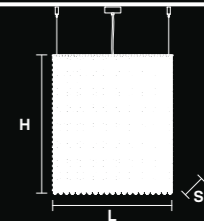

CUBO S/LONG/L

RECTANGULAR

SP 25 cm / 9.84"
L 50 cm / 19.68"
H 60 cm / 23.62"