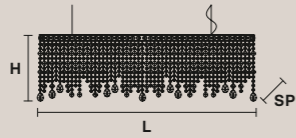

VE 895/S8 TRASP

L 160 cm / 63.00"
SP 15 cm / 5.90"
H 40 cm / 15.75"
W 23 kg / 50.70 lb

8×E14×40 W max (not included)