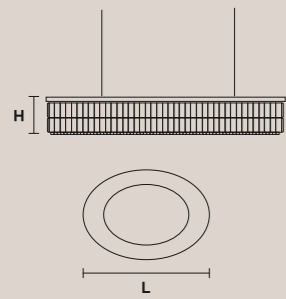

VE 760/S16 OV

L 150 cm / 59.10"
SP 75 cm / 29.50"
H 18 cm / 7.10"
W 40 kg / 88.18 lb

☉ 16 ×E27×60 W max (not included)