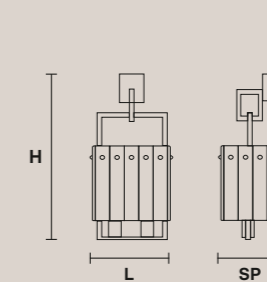

CREK A2

H 45 cm / 17.71"
L 22.5 cm / 6.29"
SP 13 cm / 5.11"

2×E14×40 W max
USA 2×E12×40 W max
(not included)