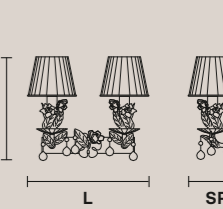

H 28 cm / 11.02"  
L 32 cm / 12.60"  
SP 15 cm / 5.91"

2x E14x40 W max  
USA 2x E12x40 W max  
(not included)

Paralumi/Shade PON/12/IV  
Paralumi/Shade ORG/12/WH

**CERAMIC GARDEN A6**

H 30 cm / 11.81"  
L 65 cm / 25.59"  
SP 15 cm / 5.91"