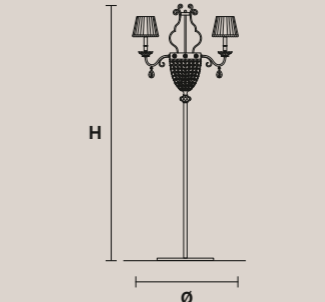

ELEGANTIA STL3

H 180 cm / 70.90"
Ø 45 cm / 17.80"

3×E14×40 W
USA 3×E12×40 W (not included)

Paralumi/Shade PON-BD/16/WH
Paralumi/Shade PON-BD/16/IV