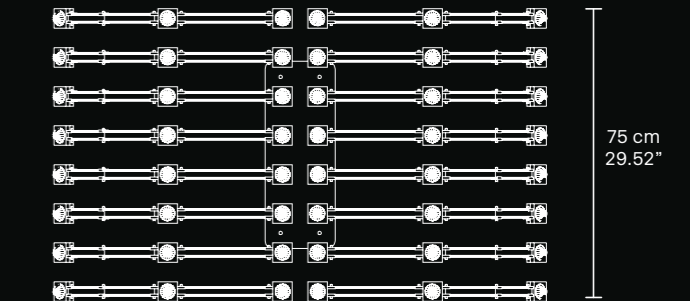

N3 BASIC BATCH B - MODULO 5 x 16

kg 20
96 LED LIGHTS CRI>80
3000K - 154 W - 16320 lm
Dimmable PUSH or DMX on request
Fixing 1 x canopy
32 x single steel cables

The canopy contains:
1 x control board
1 x driver
6,2 cm 2.44"
45 cm 17.71"
18 cm 7.08"