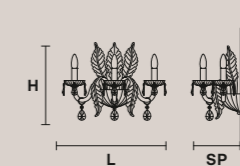

VE 886/A3

L 48 cm / 18.90"
SP 28 cm / 11.05"
H 40 cm / 15.75"
W 4 kg / 8.81 lb

⦿ 3×E14×40 W max
(not included)