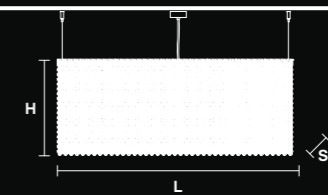

CUBO S/LONG/Q

RECTANGULAR

SP 25 cm / 9.84"
L 100 cm / 39.37"
H 40 cm / 15.74"