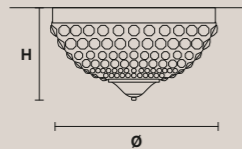

VE 846/PL5

Ø 40 cm / 15.75"
H 30 cm / 11.80"
W 5 kg / 11.02 lb

5×E14×40 W max
(not included)