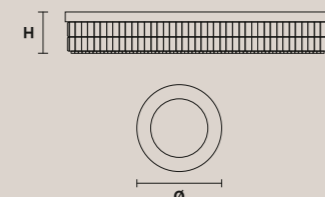

VE 760/PL8 RD

Ø 60 cm / 23.60"
H 18 cm / 7.10"
W 21 kg / 46.29 lb

8×E27×60 W max
(not included)