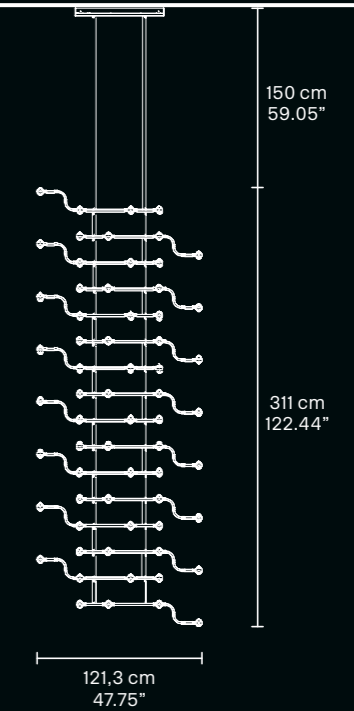

N2 BASIC BATCH B16 - MODULO 6 x 16

kg 24
128 LED LIGHTS CRI>80 3000K - 204.8 W - 21760 lm
Dimmable PUSH or DMX on request
Fixing 1 x canopy

The canopy contains:
1 x control board
1 x driver