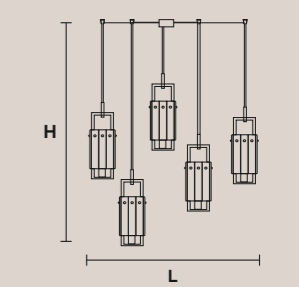

CREK S5

H 80 cm / 31.50"
Ø 75 cm / 29.60"

5×E14×40 W max
USA 5×E12×40 W max
(not included)