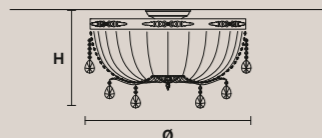

ACANTIA PL6

H 40 cm / 15.75"
Ø 70 cm / 27.56"

6×E27×60 W max
USA 6×E26×60 W max
(not included)