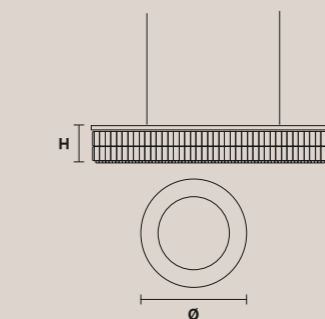

VE 760/S14 RD

Ø 120 cm / 47.20"
H 18 cm / 7.10"
W 40 kg / 88.18 lb

14×E27×60 W max
(not included)