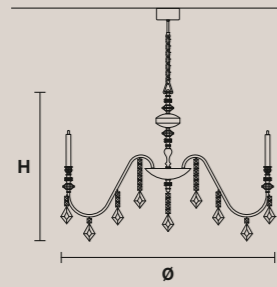

CHIC 12

H 82 cm / 32.28"
Ø 115 cm / 45.27"

12×G9×40 W max
(not included)