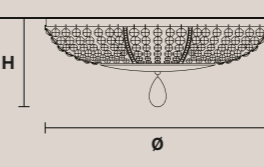

NOBLESSE PL6

H 30 cm / 11.70"
Ø 62 cm / 24.18"

6×E14×40 W max
USA 6×E12×40 W max
(not included)