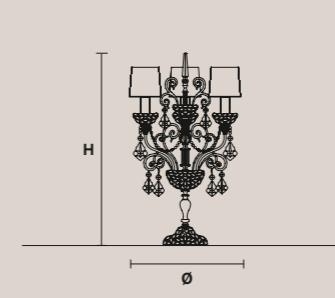

IMPERIAL TL3 CE

H 76 cm / 29.92"
Ø 42 cm / 16.54"

3×E14×40 W max
USA 3×E12×40 W max (not included)

Paralumi/shade SAT/14/ECRU
Paralumi/shade SAT/14/WH
Paralumi/shade SAT/14/BK