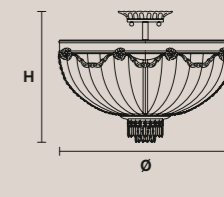

VE 818/PL18

Ø 100 cm / 39.40"
H 70 cm / 27.55"
W 45 kg / 99.20 lb

18×E27×60 W max (not included)