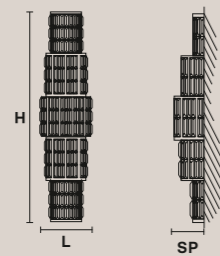

VE 764 A4 P

L 22 cm / 8.65"
SP 8 cm / 3.15"
H 70 cm / 27.60"
W 2 kg / 4.40 lb

☉ 4 ×E14×40 W max (not included)