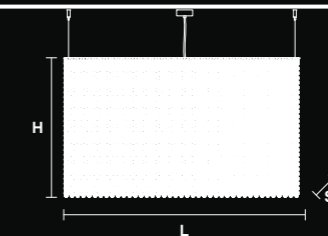

CUBO S/LONG/R

■ RECTANGULAR

SP	25 cm / 9.84"
L	100 cm / 39.37"
H	60 cm / 23.62"