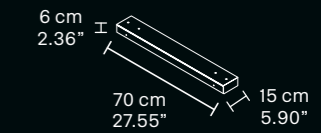

kg 24
128 LED LIGHTS CRI>80 3000K - 204.8 W - 21760 lm
Dimmable PUSH or DMX on request
Fixing 1 x canopy
4 x single steel cables

The canopy contains:
1 x control board
1 x driver