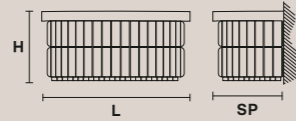

VE 760/A2 RD

L 32 cm / 12.60"
SP 17 cm / 6.70"
H 18 cm / 7.10"
W 2 kg / 4.40 lb

2×E14 max 40 W
(not included)