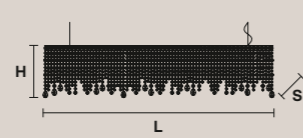

8×E14×40 W max (not included)

**VE 895/S8 TRASP**

L 160 cm / 63.00"  
SP 15 cm / 5.90"  
H 40 cm / 15.75"  
W 23 kg / 50.70 lb

8×E14×40 W max (not included)

**VE 895/S10**

L 200 cm / 78.75"  
SP 15 cm / 5.90"  
H 40 cm / 15.75"  
W 32 kg / 70.54 lb