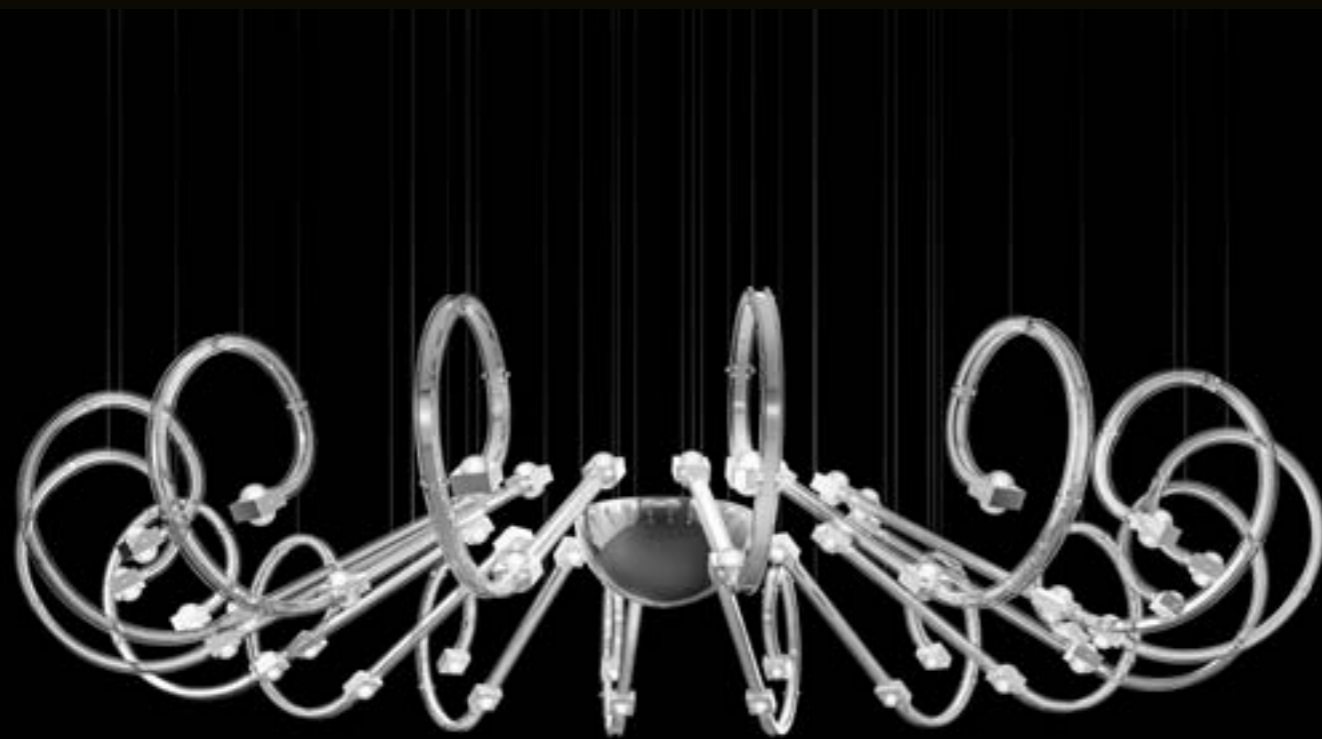

Q6

MODULO 2

H 37,5 cm / 14.80"
L 68,5 cm / 27.00"
SP 5 cm / 1.96"