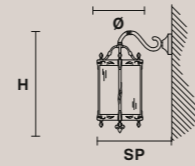

VE 1066/A3

Ø 20 cm / 7.87"
SP 30 cm / 11.81"
H 48 cm / 18.90"
W 6 kg / 13.22 lb

3×E14×40 W max
(not included)