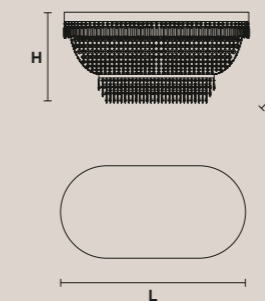

VE 820/PL12+2

L 100 cm / 39.40"
SP 55 cm / 21.65"
H 50 cm / 19.70"
W 34 kg / 74.95 lb

2×E27×60 W max (not included)
12×E14×40 W max (not included)