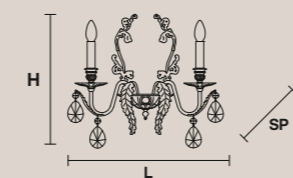

H 40 cm / 15.75"
L 40 cm / 15.75"
SP 20 cm / 7.87"

2×E14×40 W max
USA 2×E12×40 W max
(not included)

Paralumi/shade DAM/14/WH
Paralumi/shade DAM/14/BK

ANTIKA

Telaio in metallo e ottone
decorato con vetri soffiati.
Paralumi in tessuto di raso.

Iron and brass frame decorated
with hand-blown glass.
Satin lampshades.

Rahmen aus Eisen und Messing
ist von Hand geblasenem Glas
verziert. Lampenschirme aus
satin.

Structure en fer et laiton décoré
avec de verres soufflés à la main.
Abat-jours en satin.

Каркас из металла и латуни, украшен стеклом ручной работы. Абажуры из атласной ткани.