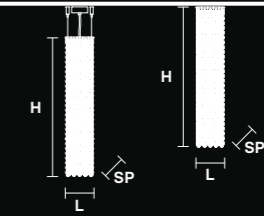

⊖ 1×E14×40 W    Ⓢ  
 USA 1×E12×40 W  
 (not included)

CUBO S/PL SQ SMALL 60

■ SQUARE

L 12.5 cm / 4.92"  
 SP 12.5 cm / 4.92"  
 H 60 cm / 23.62"

⊖ 3×E14×40 W    Ⓢ  
 USA 3×E12×40 W  
 (not included)

CUBO S/PL SQ SMALL 80