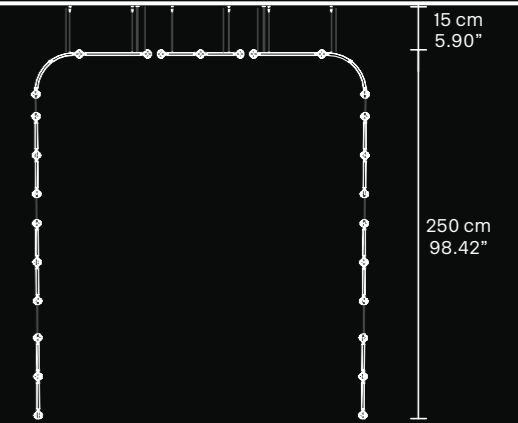

R4 BASIC BATCH B - MODULO 3 x 16 + MODULO 7 x 56

kg 26,1
162 LED LIGHTS CRI>80 €
3000K - 259.2 W - 27540 lm
Dimmable PUSH or DMX on request

Fixing 18 x single steel cables
15 x main power supply
(2 drivers and 2 control boards recessed)

kg 69,6
432 LED LIGHTS CRI>80 €
3000K - 691.2 W - 73440 lm
Dimmable PUSH or DMX on request

Fixing 48 x single steel cables
40 x main power supply
(5 drivers and 5 control boards recessed)