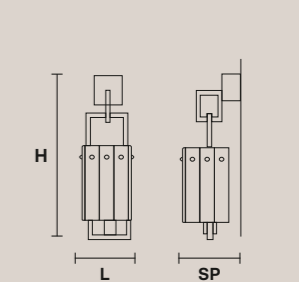

CREK A1

H 45 cm / 17.71"
L 15.5 cm / 6.10"
SP 13 cm / 5.11"

1×E14×40 W max
USA 1×E12×40 W max
(not included)