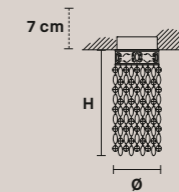

VE 1107 TR

Ø 9.5 cm / 3.74"
H 20 cm / 7.87"
W 0.6 kg / 1.32 lb

⦿ 1×GU10×50 W max
(not included)