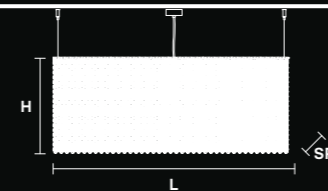

CUBO S/LONG/Q

■ RECTANGULAR

SP	25 cm / 9.84"
L	100 cm / 39.37"
H	40 cm / 15.74"