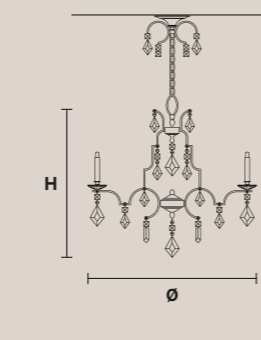

LIZZI 3+3

H 65 cm / 25.60"
Ø 75 cm / 29.60"

6×G9×60 W max
Halogen
(not included)