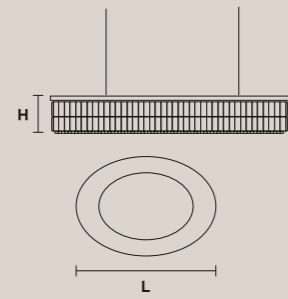

VE 760/S22 OV

L 200 cm / 78.70"
SP 85 cm / 33.50"
H 18 cm / 7.10"
W 59 kg / 130.07 lb

☉ 22 ×E27×60 W max (not included)