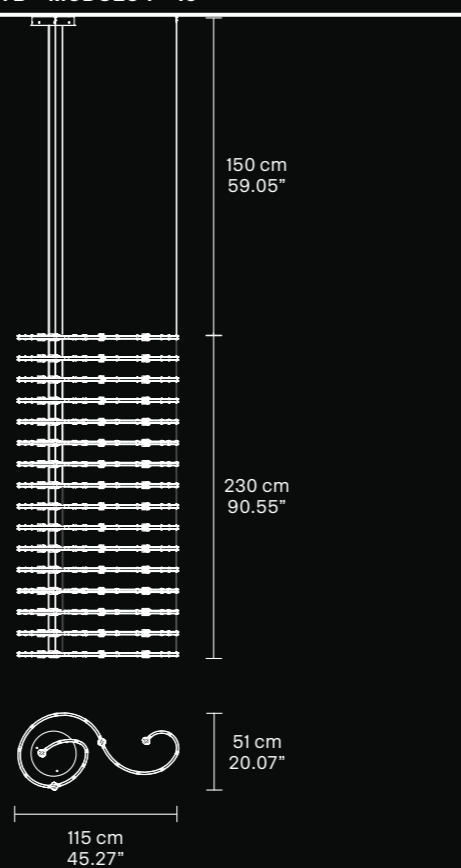

P1 BASIC BATCH B - MODULO 1 x 16

kg 30
64 LED LIGHTS CRI>80
3000K - 102.4 W - 10880 lm

The canopy contains:
1 x control board
1 x driver

Dimmable PUSH or DMX on request

Fixing 1 x canopy
3 x single steel cables

kg 55
128 LED LIGHTS CRI>80
3000K - 204.8 W - 21760 lm

The canopy contains:
1 x control board
1 x driver

Dimmable PUSH or DMX on request

Fixing 1 x canopy
3 x single steel cables

P3

MODULO 3

H 32 cm / 12.60"
L 79,5 cm / 31.30"
SP 5 cm / 1.96"