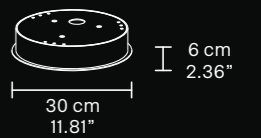

H 17,5 cm / 6.90"  
L 92 cm / 36.25"  
SP 5 cm / 1.96"

219 cm  
86.22"

kg 70

220 LED LIGHTS CRI>80  
3000K - 352 W - 37400 lm

Dimmable PUSH or DMX on request

Fixing 1 x canopy  
30 x single steel cables

The canopy contains:  
1 x driver