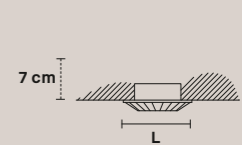

VE 1190

L 10X10 cm / 3.94" x 3.94"
W 0.5 kg / 1.10 lb

⦿ 1×GU10×50 W max
(not included)