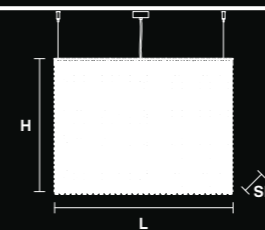

CUBO S/LONG/O

RECTANGULAR

SP 25 cm / 9.84"
L 75 cm / 29.52"
H 60 cm / 23.62"