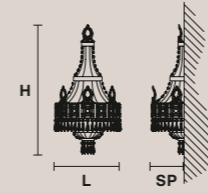

VE 829/A3

L 35 cm / 13.80"
SP 18 cm / 7.10"
H 62 cm / 24.40"
W 5 kg / 11.02 lb

3×E14×40 W max
(not included)