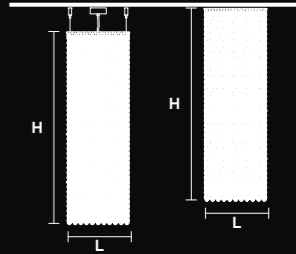

■ SQUARE

L 25 cm / 9.84"  
 SP 25 cm / 9.84"  
 H 60 cm / 23.62"

⊖ 8×E14×40 W    Ⓢ  
 USA 8×E12×40 W  
 (not included)

CUBO S/PL SQ MEDIUM 80

■ SQUARE

L 25 cm / 9.84"  
 SP 25 cm / 9.84"  
 H 80 cm / 31.49"