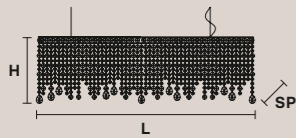

VE 895/S8

L 160 cm / 63.00"
SP 15 cm / 5.90"
H 40 cm / 15.75"
W 23 kg / 50.70 lb

8×E14×40 W max (not included)