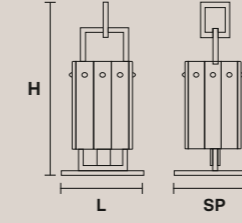

CREK TL 1

H 41.5 cm / 17.71"
L 15.5 cm / 6.29"
SP 15.5 cm / 5.90"

1×E14×40 W max
USA 1×E12×40 W max
(not included)