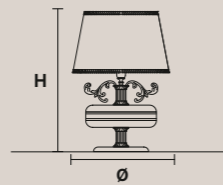

ETERNITY TL1

H 62 cm / 24.40"
Ø 46 cm / 18.11"

⊖ 1×E27×60 W max
USA 1×E26×60 W max (not included)

Paralumi/shade SAT/46/WH
Paralumi/shade SAT/46/BK

Masiero Atelier

Technical Info

GALÁ

Perle di cristallo decorano telai in metallo. Pendagli in cristallo e paralumi in pizzo.

Crystal beads decorate metal frames. Crystal pendants and lace lampshades.

Kristallglasperlen säumen die Metallstruktur. Gehänge aus Kristallglas und Lampenschirme aus Spitze.

Les perles de cristal ornent des châssis en métal. Les breloques en cristal et les abat-jours en dentelle.

Металлический каркас, украшенный хрустальными бусинами. Хрустальные подвесы и кружевные абажуры.