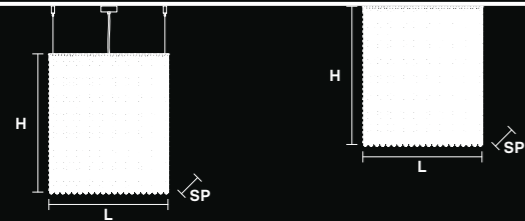

CUBO S/PL LONG/C

RECTANGULAR

SP 12.5 cm / 4.92"
L 50 cm / 19.68"
H 60 cm / 23.62"

⊕ 8×E14×40 W CE Ⓜ
USA 8×E12×40 W
(not included)