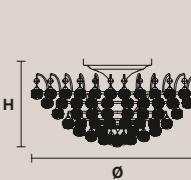

**Ø** 40 cm / 15.75"  
**H** 25 cm / 9.85"  
**W** 15 kg / 33.06 lb

☉ 3 ×E14×40 W max (not included)

**VE 808/PL3 50**

Ø 50 cm / 19.70"  
H 30 cm / 11.80"  
W 16 kg / 35.27 lb

3×E14×40 W max (not included)