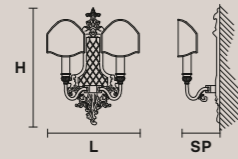

VE 1020/TL1 P

Ø 18 cm / 7.09"
H 40 cm / 15.75"

1×E14×40 W max
(not included)

VE 1063/A2

L 30 cm / 11.81"
SP 16 cm / 6.30"
H 41 cm / 16.41"
W 5 kg / 11.02 lb

2×E14×40 W max
(not included)