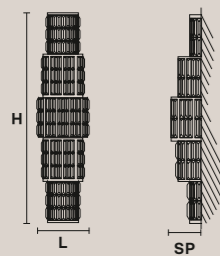

VE 764 A9 G

L 24 cm / 9.45"
SP 12 cm / 4.70"
H 104 cm / 40.95"
W 7 kg / 15.43 lb

☉ 9 ×E14×40 W max (not included)