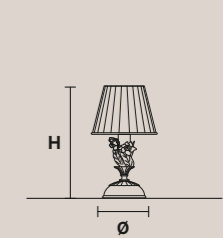

CERAMIC GARDEN TL1 P

H 28 cm / 11.02"
Ø 16 cm / 31.50"

1x E14x40 W max
USA 1x E12x40 W max
(not included)

Paralumi/Shade PON/16/IV
Paralumi/Shade ORG/16/WH