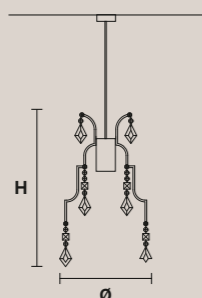

LIZZI S1

H 65 cm / 25.60"
Ø 75 cm / 29.60"

1×GU10×35 W max
Dichroic
(not included)