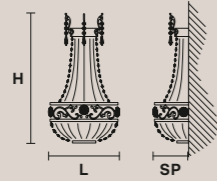

VE 823/A3

L 30 cm / 11.80"
SP 15 cm / 5.90"
H 55 cm / 21.65"
W 7 kg / 15.43 lb

3×E14×40 W max
(not included)