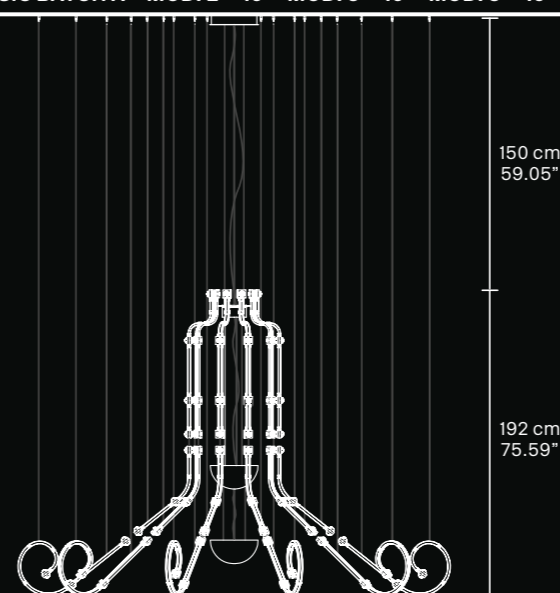

Q3 BASIC BATCH A - MOD. 2 x 10 + MOD. 5 x 10 + MOD. 5 x 10

kg	70
200 LED LIGHTS CRI>80	3000K - 320 W - 34000 lm
Dimmable	PUSH or DMX on request CE
Fixing	1 x canopy 30 x single steel cables

The canopy contains:
1 x driver

The box contains:
1 x control board

The cup contains:
2 x control boards
2 x drivers