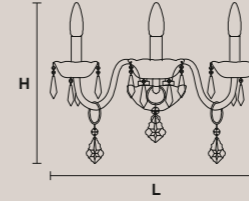

VE 874/A3

L 44 cm / 17.30"
SP 26 cm / 10.25"
H 26 cm / 10.25"
W 3 kg / 6.61 lb

⦿ 3×E14×40 W max
(not included)