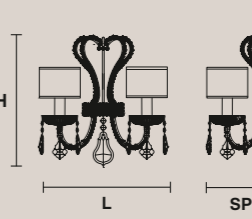

GALÁ A2

H 35 cm / 13.77"
L 35 cm / 13.77"
SP 18 cm / 7.08"

⊖ 2×E14×40 W max
USA 2×E12×40 W max (not included)

Paralumi/shade SAT/12/WH
Paralumi/shade SAT/12/ECRU