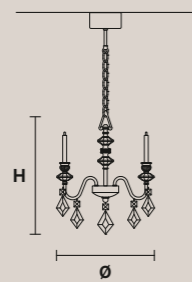

CHIC 3

H 45 cm / 17.71"
Ø 43 cm / 16.92"

3×G9×40 W max
(not included)