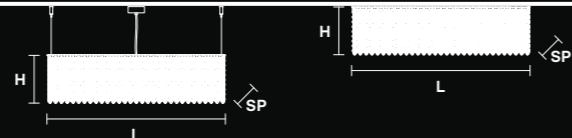

⊕ 11×E14×40 W CE Ⓜ  
USA 11×E12×40 W  
(not included)

CUBO S/PL LONG/C

**RECTANGULAR**

SP 12.5 cm / 4.92"  
L 50 cm / 19.68"  
H 60 cm / 23.62"

⊕ 8×E14×40 W CE Ⓜ  
USA 8×E12×40 W  
(not included)

CUBO S/PL LONG/D