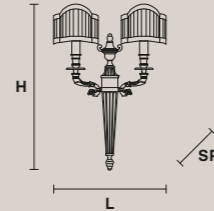

VE 1072/A2

L 40 cm / 15.75"
SP 18 cm / 7.09"
H 70 cm / 27.56"
W 3 kg / 6.61 lb

2×E14×40 W max
(not included)