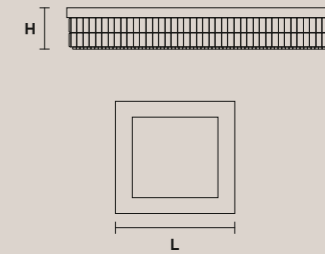

VE 760/PL16 SQ

L 90 cm / 35.40"
SP 90 cm / 35.40"
H 18 cm / 7.10"
W 30 kg / 66.13 lb

16×E27×60 W max
(not included)