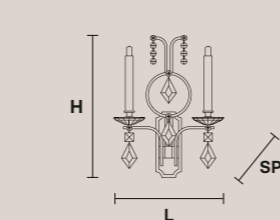

LIZZI A2

H 38 cm / 15"
L 35 cm / 10.25"
SP 13 cm / 5.51"

2×G9×60 W max
Halogen
(not included)

Masiero Atelier

Technical Info

NOBLESSE

Il telaio in metallo verniciato è decorato da perle di vetro trasparente.
Paralumi in tessuto shantung, pendagli in foglia oro.

Metal frame decorated with transparent glass beads.
Shantung fabric lampshades, gold leaf pendants.

Der Rahmen aus lackiertem Metall ist mit transparenten Glasperlen dekoriert.
Lampenschirme aus Shantung, Blattgold Gehängen.

Le châssis en métal verni est décoré avec des perles en verre transparent.
Abat-jours en tissu shantung, pendants en feuille d'or.

Металлический каркас украшен прозрачными стеклянными бусинами. Абажуры из ткани шантунг, подвесы покрыты сусальным золотом.