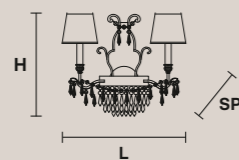

GLASSÉ A2+1

H 40 cm / 15.75"
L 40 cm / 15.75"
SP 25 cm / 9.85"

2×E14×40 W max*
1×G9×40 W max
Halogen

USA 2×E12×40 W max*
(not included)

Paralumi/shade DAM/14/IV
* Candle shape necessary

Masiero Atelier

Technical Info

GLOBE

Telaio in metallo e fusione di ottone. Pendagli in cristallo. Vetri soffiato fumé.

Metal frame and cast brass. Crystal pendants. Smoky blown glasses.

Metallrahmen und Messingguss. Kristallanhänger. Smoky geblasene Gläser.

Structure en métal et fusion de laiton. Pendentifs en cristal. Verres soufflés fumés.

Металлический каркас и латунное литье. Хрустальные подвесы. Выдувное стекло дымчатого цвета.