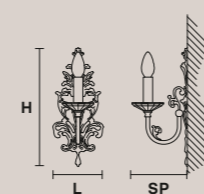

2×E14×40 W max  
(not included)

VE 1072/A2

L 40 cm / 15.75"  
SP 18 cm / 7.09"  
H 70 cm / 27.56"  
W 3 kg / 6.61 lb

2×E14×40 W max  
(not included)

VE 1073/A1

L 15 cm / 5.91"  
SP 15 cm / 5.91"  
H 33 cm / 12.99"  
W 3 kg / 6.61 lb