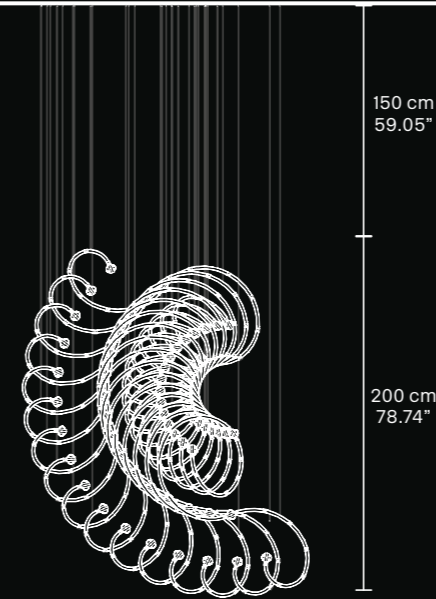

R1

MODULO 1

H 51,5 cm / 20.30"
L 114,5 cm / 45.10"
SP 5 cm / 1.96"

R1 BASIC BATCH A - MODULO 1 x 16