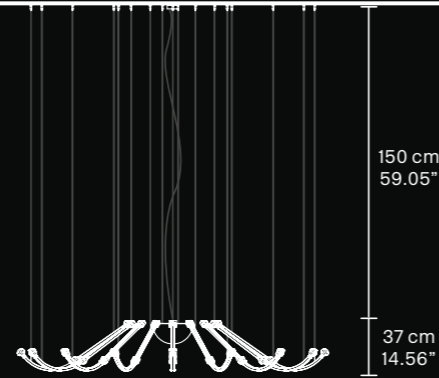

Q7

Q7 BASIC BATCH A - MODULO 3 x 16

MODULO 3

H 32 cm / 12.60"
L 79,5 cm / 31.30"
SP 5 cm / 1.96"

150 cm
59.05"

37 cm
14.56"