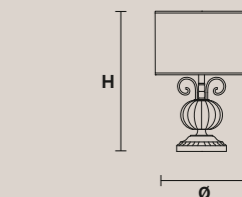

ANTIKA TL1 P 33

H 33 cm / 12.99"
Ø 20 cm / 7.90"

1×E14×40 W max
USA 1×E12×40 W max
(not included)

Paralumi/shade SAT/20/WH