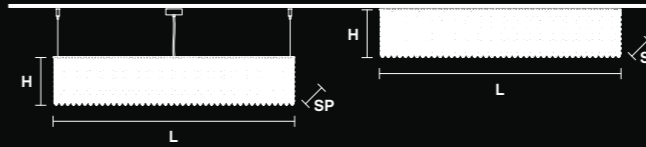

⊕ 4×E14×40 W CE Ⓜ  
USA 4×E12×40 W  
(not included)

CUBO S/PL LONG/B

**RECTANGULAR**

SP 12.5 cm / 4.92"  
L 50 cm / 19.68"  
H 40 cm / 15.74"

⊕ 7×E14×40 W CE Ⓜ  
USA 7×E12×40 W  
(not included)

CUBO S/PL LONG/G