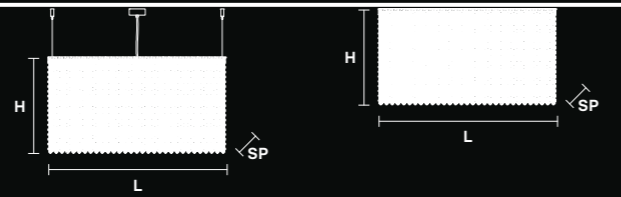

CUBO S/PL LONG/N

RECTANGULAR

SP 25 cm / 9.84"
L 75 cm / 29.52"
H 40 cm / 15.74"

16×E14×40 W
USA 16×E12×40 W
(not included)