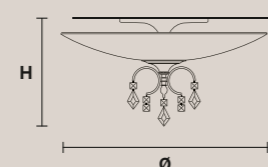

LIZZI PL5

H 40 cm / 15.80"
Ø 70 cm / 27.60"

5×E27×60 W max
USA 5×E26×60 W max
(not included)