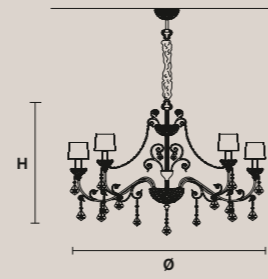

IMPERIAL 12 CE

H 90 cm / 35.43"
Ø 120 cm / 47.24"

12×E14×40 W max
USA 12×E12×40 W max (not included)

Paralumi/shade SAT/14/ECRU
Paralumi/shade SAT/14/WH
Paralumi/shade SAT/14/BK

IMPERIAL PL2 G CE

H 13 cm / 5.11"
Ø 22 cm / 8.66"

2×G9×40 W max
USA 2×G9×40 W max (not included)