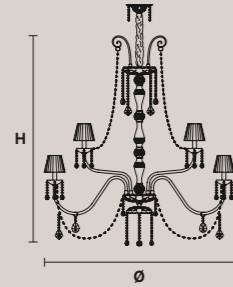

VE 873/24

Ø 145 cm / 57.10"
H 175 cm / 68.90"
W 48 kg / 105.82 lb

⦿ 24×E14×40 W max
(not included)