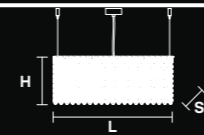

CUBO S/LONG/J

RECTANGULAR

SP 25 cm / 9.84"
L 50 cm / 19.68"
H 20 cm / 7.87"