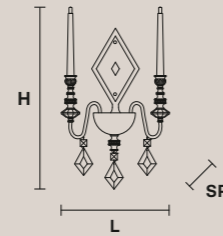

CHIC A2 N

H 60 cm / 23.62"
L 37 cm / 14.56"
SP 12 cm / 4.72"

2×G9×40 W max
(not included)