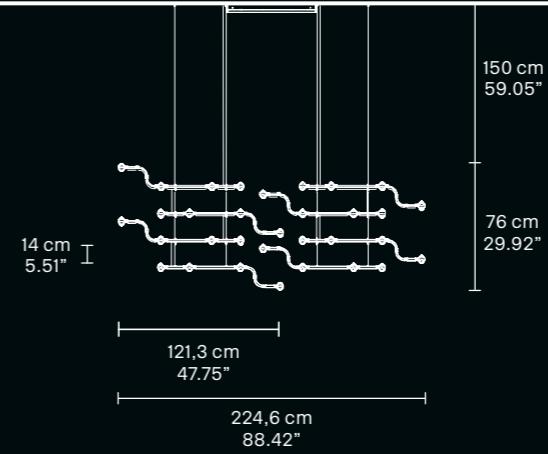

N2 BASIC BATCH A8 - MODULO 6 x 8

kg 12
64 LED LIGHTS CRI>80 3000K - 102.4 W - 10880 lm
Dimmable PUSH or DMX on request
Fixing 1 x canopy
4 x single steel cables

The canopy contains:
1 x control board
1 x driver