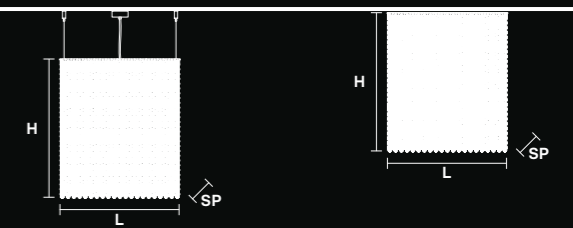

⊕ 12×E14×40 W CE Ⓜ  
USA 12×E12×40 W  
(not included)

CUBO S/PL LONG/K

**RECTANGULAR**

SP 25 cm / 9.84"  
L 50 cm / 19.68"  
H 40 cm / 15.74"

⊕ 14×E14×40 W CE Ⓜ  
USA 14×E12×40 W  
(not included)

CUBO S/PL LONG/L