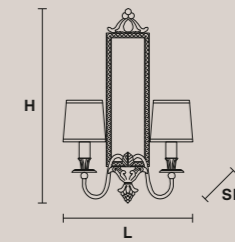

VE 1076/A2

L 35 cm / 13.78"
SP 18 cm / 7.09"
H 60 cm / 23.62"
W 4 kg / 8.81 lb

2×E14×40 W max
(not included)