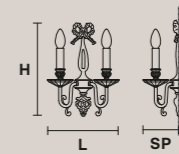

VE 1079/A2

L 23 cm / 9.06"
SP 12 cm / 4.72"
H 36 cm / 14.17"
W 3 kg / 6.61 lb

2×E14×40 W max
(not included)