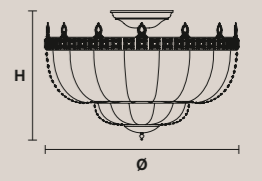

VE 829/PL12

Ø 115 cm / 45.30"
H 70 cm / 27.60"
W 32 kg / 70.54 lb

12×E27×60 W max
(not included)