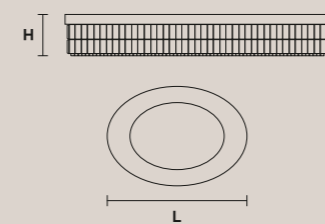

VE 760/PL22 OV

L 200 cm / 78.70"
SP 85 cm / 33.50"
H 18 cm / 7.10"
W 59 kg / 130.07 lb

22×E27×60 W max
(not included)