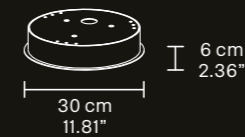

195 cm
76.77"

kg 60
140 LED LIGHTS CRI>80 3000K - 224 W - 23800 lm €
Dimmable PUSH or DMX on request
Fixing 1 x canopy
30 x single steel cables

The canopy contains:
1 x driver