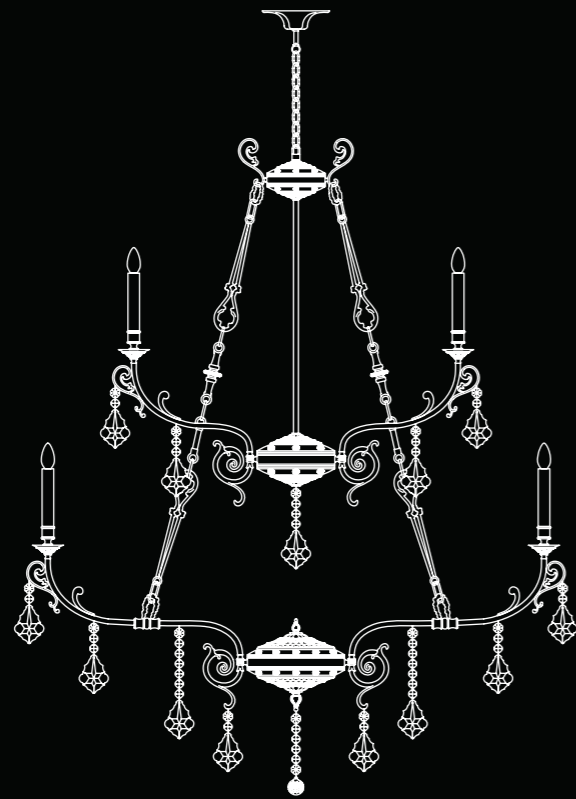

ODESSA

design by m_p studio

Odessa 12 155