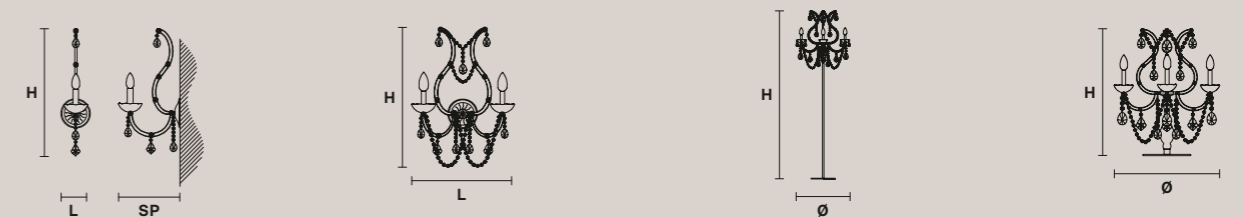

VE 938

VE 938/A1

L 15 cm / 5.91"
SP 22 cm / 8.66"
H 40 cm / 15.75"

1 lights

VE 938/A2

L 30 cm / 11.81"
SP 22 cm / 8.66"
H 50 cm / 19.69"

2 lights

VE 938/STL5

Ø 50 cm / 19.69"
H 185 cm / 72.83"

5 lights

VE 938/TL5

Ø 50 cm / 19.69"
H 65 cm / 25.59"

5 lights