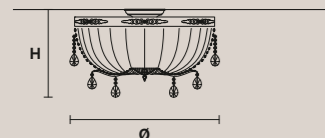

ACANTIA PL4

H 35 cm / 13.78"
Ø 50 cm / 19.69"

4×E27×60 W max
USA 4×E26×60 W max
(not included)