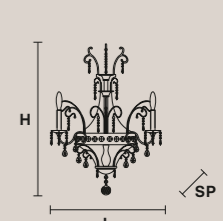

VE 802/A3

L 60 cm / 23.60"
SP 32 cm / 12.60"
H 90 cm / 35.40"
W 7 kg / 15.43 lb

☉ 3 ×E14×40 W max (not included)