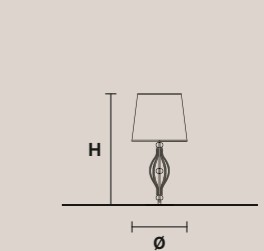

NOBLESSE TL1 G

H 85 cm / 33.15"
Ø 40 cm / 15.60"

1×E27×60 W max
USA 1×E26×60 W max
(not included)

Paralumi/shade SHA-BD/40/IV
Paralumi/shade SHA-BD/40/WH