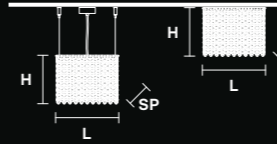

CUBO S/PL SQ MEDIUM 20

■ SQUARE

L 25 cm / 9.84"
SP 25 cm / 9.84"
H 20 cm / 7.87"

⊖ 4×E14×40 W   Ⓢ
USA 4×E12×40 W
(not included)