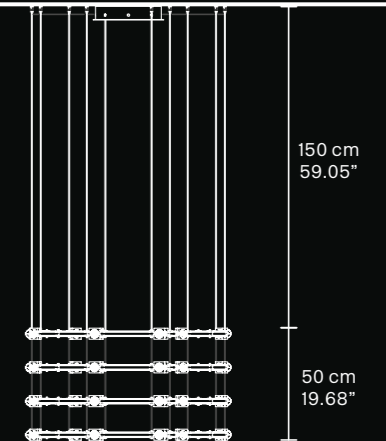

O1 BASIC BATCH B - MODULO 5 x 16

kg 18

48 LED LIGHTS CRI>80
3000K - 77 W - 8160 lm

Dimmable PUSH or DMX
on request

Fixing 1 x canopy
12 x single steel cables

The canopy contains:
1 x control board
1 x driver

Any additional element requires
one additional cup with driver
and control board

kg 28

96 LED LIGHTS CRI>80
3000K - 154 W - 16320 lm

Dimmable PUSH or DMX
on request

Fixing 1 x canopy
12 x single steel cables

The canopy contains:
1 x control board
1 x driver

Any additional element requires
one additional cup with driver
and control board