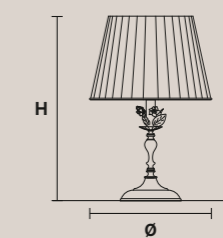

CERAMIC GARDEN TL1 G

H 60 cm / 23.62"
Ø 40 cm / 15.75"

1x E27x60 W max
USA 1x E26x60 W max
(not included)

Paralumi/Shade PON/40/IV
Paralumi/Shade ORG/40/WH