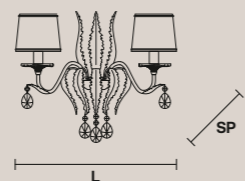

H 40 cm / 15.74"
L 45 cm / 17.71"
SP 18 cm / 7.08"

2×E14×40 W max
USA 2×E12×40 W max
(not included)

Paralumi/shade DAM/14/WH
Paralumi/shade DAM/14/BK