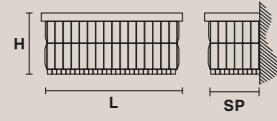

VE 760/A2 RC

L 30 cm / 11.80"
SP 14 cm / 5.50"
H 18 cm / 7.10"
W 2 kg / 4.40 lb

2×E14 max 40 W
(not included)