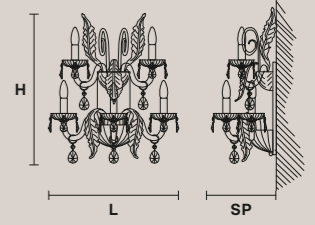

⦿ 12×E14×40 W max  
(not included)

**VE 886/A3**

L 48 cm / 18.90"  
SP 28 cm / 11.05"  
H 40 cm / 15.75"  
W 4 kg / 8.81 lb

⦿ 3×E14×40 W max  
(not included)

**VE 886/A5**

L 50 cm / 19.68"  
SP 30 cm / 11.81"  
H 60 cm / 23.62"  
W 7 kg / 15.43 lb