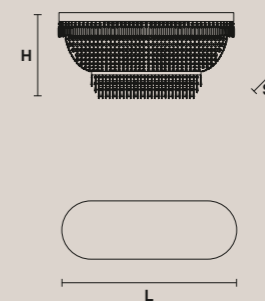

VE 820/PL20

L 150 cm / 59.10"
SP 47 cm / 18.50"
H 50 cm / 19.70"
W 50 kg / 110.2 lb

2×E27×60 W max (not included)
18×E14×40 W max (not included)