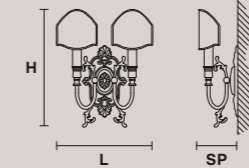

VE 1075/A1

L 13 cm / 5.12"  
SP 14 cm / 5.51"  
H 33 cm / 12.99"  
W 2.2 kg / 4.85 lb

1×E14×40 W max  
(not included)

VE 1075/A2

L 28 cm / 11.02"  
SP 12.5 cm / 4.92"  
H 33 cm / 12.99"  
W 3 kg / 6.61 lb