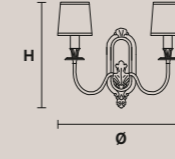

VE 1074/A2

L 40 cm / 15.75"
SP 18 cm / 7.09"
H 40 cm / 15.75"
W 3 kg / 6.61 lb

2×E14×40 W max
(not included)