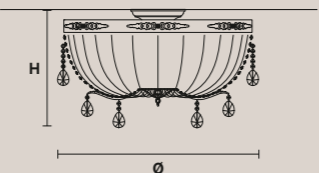

ACANTIA PL8

H 50 cm / 19.68"
Ø 90 cm / 35.43"

8×E27×60 W max
USA 8×E26×60 W max
(not included)

ACANTIA A2N