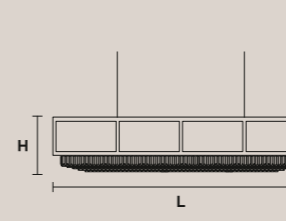

VE 770/S34

L 160 cm / 63.00"
SP 40 cm / 15.75"
H 40 cm / 15.75"
W 58 kg / 127.86 lb

☉ 34 ×E14×40 W max (not included)