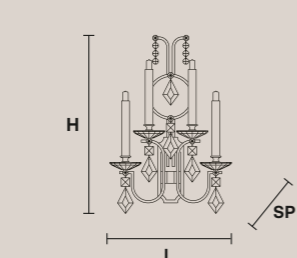

LIZZI A4

H 42 cm / 16.55"
L 32 cm / 12.60"
SP 20 cm / 7.88"

4×G9×60 W max
Halogen
(not included)