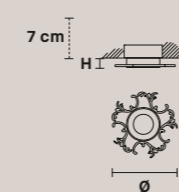

VE 1106

Ø 22 cm / 8.66"
H 2.5 cm / 0.98"
W 0.4 kg / 0.88 lb

⦿ 1×GU10×50 W max
(not included)