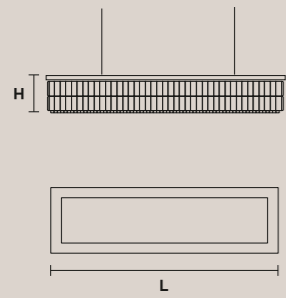

VE 760/S26 RC

L 200 cm / 78.70"
SP 80 cm / 31.50"
H 18 cm / 7.10"
W 52 kg / 114.64 lb

☉ 26 ×E27×60 W max (not included)