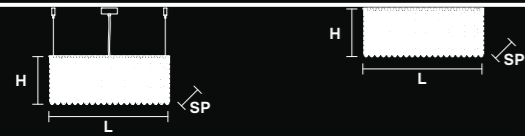

CUBO S/PL LONG/A

RECTANGULAR

SP 12.5 cm / 4.92"
L 50 cm / 19.68"
H 20 cm / 7.87"

⊕ 4×E14×40 W CE Ⓜ
USA 4×E12×40 W
(not included)