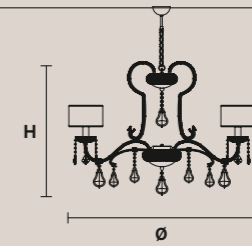

GALÁ 12+3+2

H 76 cm / 29.92"
Ø 116 cm / 45.67"

⊖ 12×E14×40 W max
⊖ 5×G9×40 W max Halogen
USA 12×E12×40 W max (not included)

Paralumi/shade SAT/17/WH
Paralumi/shade SAT/17/ECRU