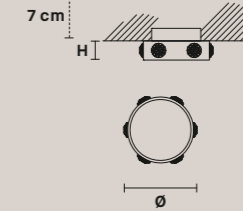

VE 1104

Ø 10 cm / 3.94"
H 3 cm / 1.18"
W 0.7 kg / 1.54 lb

⦿ 1×GU10×50 W max
(not included)