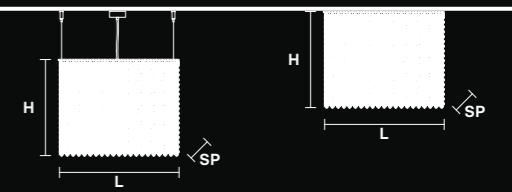

CUBO S/PL SQ LARGE 40

■ SQUARE

L 50 cm / 19.68"
SP 50 cm / 19.68"
H 40 cm / 15.74"

⊖ 12×E14×40 W   Ⓢ
USA 12×E12×40 W
(not included)