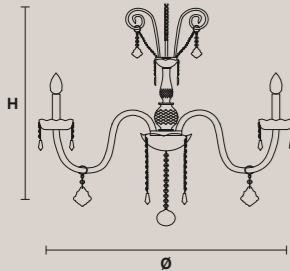

VE 874/8

Ø 88 cm / 34.64"
H 76 cm / 29.92"
W 13 kg / 28.66 lb

⦿ 8×E14×40 W max
(not included)