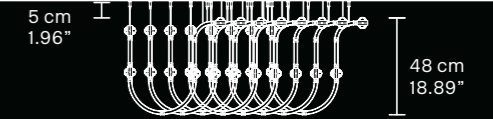

N4 BASIC BATCH B - MODULO 4 x 16

kg 12
64 LED LIGHTS CRI>80
3000K - 102.4 W - 10880 lm
Dimmable PUSH or DMX on request

Fixing 16 x single steel cables
8 x main power supply
(1 driver and 1 control board recessed)

kg 24
128 LED LIGHTS CRI>80
3000K - 204.8 W - 21760 lm
Dimmable PUSH or DMX on request

Fixing 32 x single steel cables
16 x main power supply
(1 driver and 1 control board recessed)