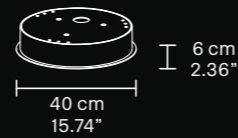

Fixing

1 x canopy
10 x single steel cables

The canopy contains:
2 x drivers