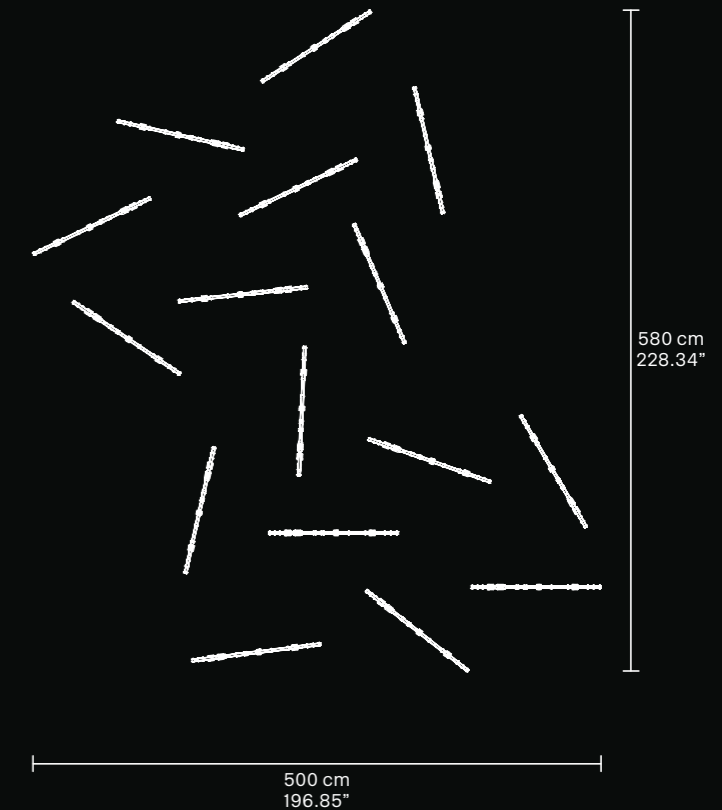

N6 BASIC BATCH B - MODULO 1 x 16

kg 49,6
128 LED LIGHTS CRI>80
3000K - 204.8 W - 21760 lm

Fixing 32 x single steel cables
16 x main power supply
(1 driver and 1 control board recessed)

Dimmable PUSH or DMX on request