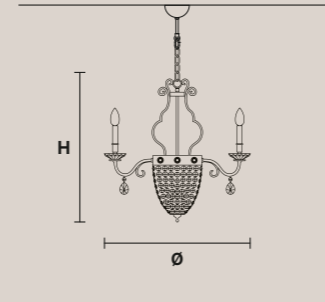

ELEGANTIA 3+1

H 60 cm / 23.70"
Ø 45 cm / 17.80"

3×E14×40 W
1×E27×60 W
USA 3×E12×40 W
1×E26×60 W (not included)