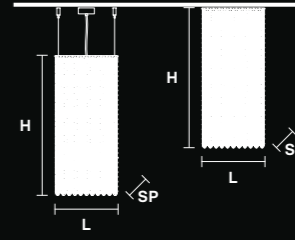

■ SQUARE

L 25 cm / 9.84"  
 SP 25 cm / 9.84"  
 H 60 cm / 23.62"

⊖ 8×E14×40 W    Ⓢ  
 USA 8×E12×40 W  
 (not included)

CUBO S/PL SQ MEDIUM 80

■ SQUARE

L 25 cm / 9.84"  
 SP 25 cm / 9.84"  
 H 80 cm / 31.49"