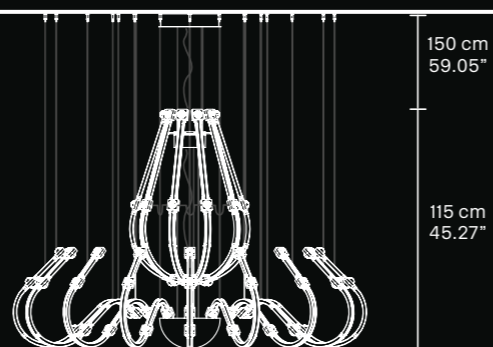

Q2 BASIC BATCH B - MODULO 4 x 16 + MODULO 3 x 10

kg	50	The canopy contains:	1 x driver
188 LED LIGHTS CRI>80	3000K - 300 W - 31960 lm	CE	
Dimmable	PUSH or DMX on request		6 cm 2.36"
Fixing	1 x canopy 32 x single steel cables		30 cm 11.81"

The cup contains:	1 x control board 1 x driver		12 cm 4.72"
The box contains:	1 x control board		7,5 cm 2.95"
			30 cm 11.81"