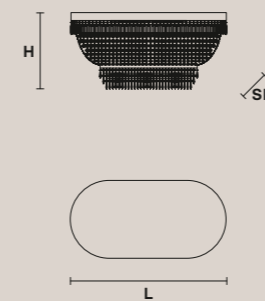

VE 820/PL10+2

L 80 cm / 31.50"
SP 40 cm / 15.75"
H 50 cm / 19.70"
W 25 kg / 55.11 lb

2×E27×60 W max (not included)
10×E14×40 W max (not included)