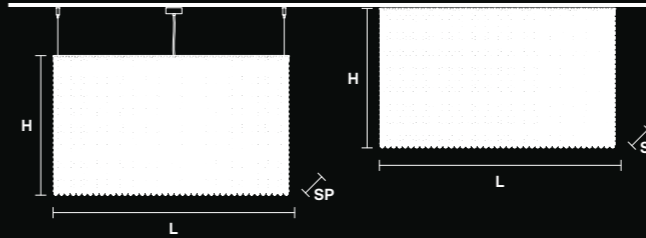

CUBO S/PL LONG/I

RECTANGULAR

SP 12.5 cm / 4.92"
L 100 cm / 39.37"
H 60 cm / 23.62"

⊕ 13×E14×40 W CE Ⓜ
USA 13×E12×40 W
(not included)