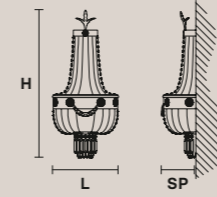

VE 818/A3

L 32 cm / 12.60"
SP 19 cm / 7.50"
H 70 cm / 27.60"
W 6 kg / 13.22 lb

3×E14×40 W max (not included)