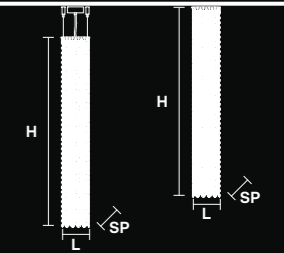

⊖ 1×E14×40 W    Ⓢ  
 USA 1×E12×40 W  
 (not included)

CUBO S/PL SQ SMALL 60

■ SQUARE

L 12.5 cm / 4.92"  
 SP 12.5 cm / 4.92"  
 H 60 cm / 23.62"

⊖ 3×E14×40 W    Ⓢ  
 USA 3×E12×40 W  
 (not included)

CUBO S/PL SQ SMALL 80