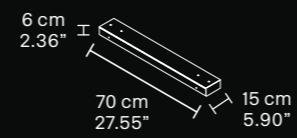

kg 24
128 LED LIGHTS CRI>80
3000K - 204.8 W - 21760 lm

Dimmable PUSH or DMX on request
Fixing 1 x canopy
16 x single steel cables

The canopy contains:
1 x control board
1 x driver