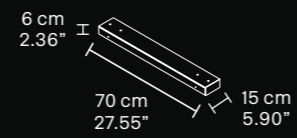

kg 12
64 LED LIGHTS CRI>80
3000K - 102.4 W - 10880 lm

Dimmable PUSH or DMX on request
Fixing 1 x canopy
8 x single steel cables

The canopy contains:
1 x control board
1 x driver