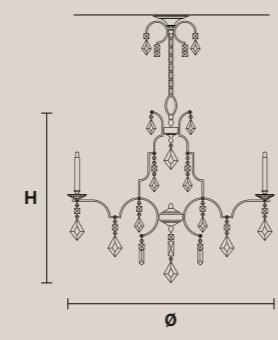

LIZZI 4+4

H 75 cm / 29.55"
Ø 90 cm / 35.45"

8×G9×60 W max
Halogen
(not included)