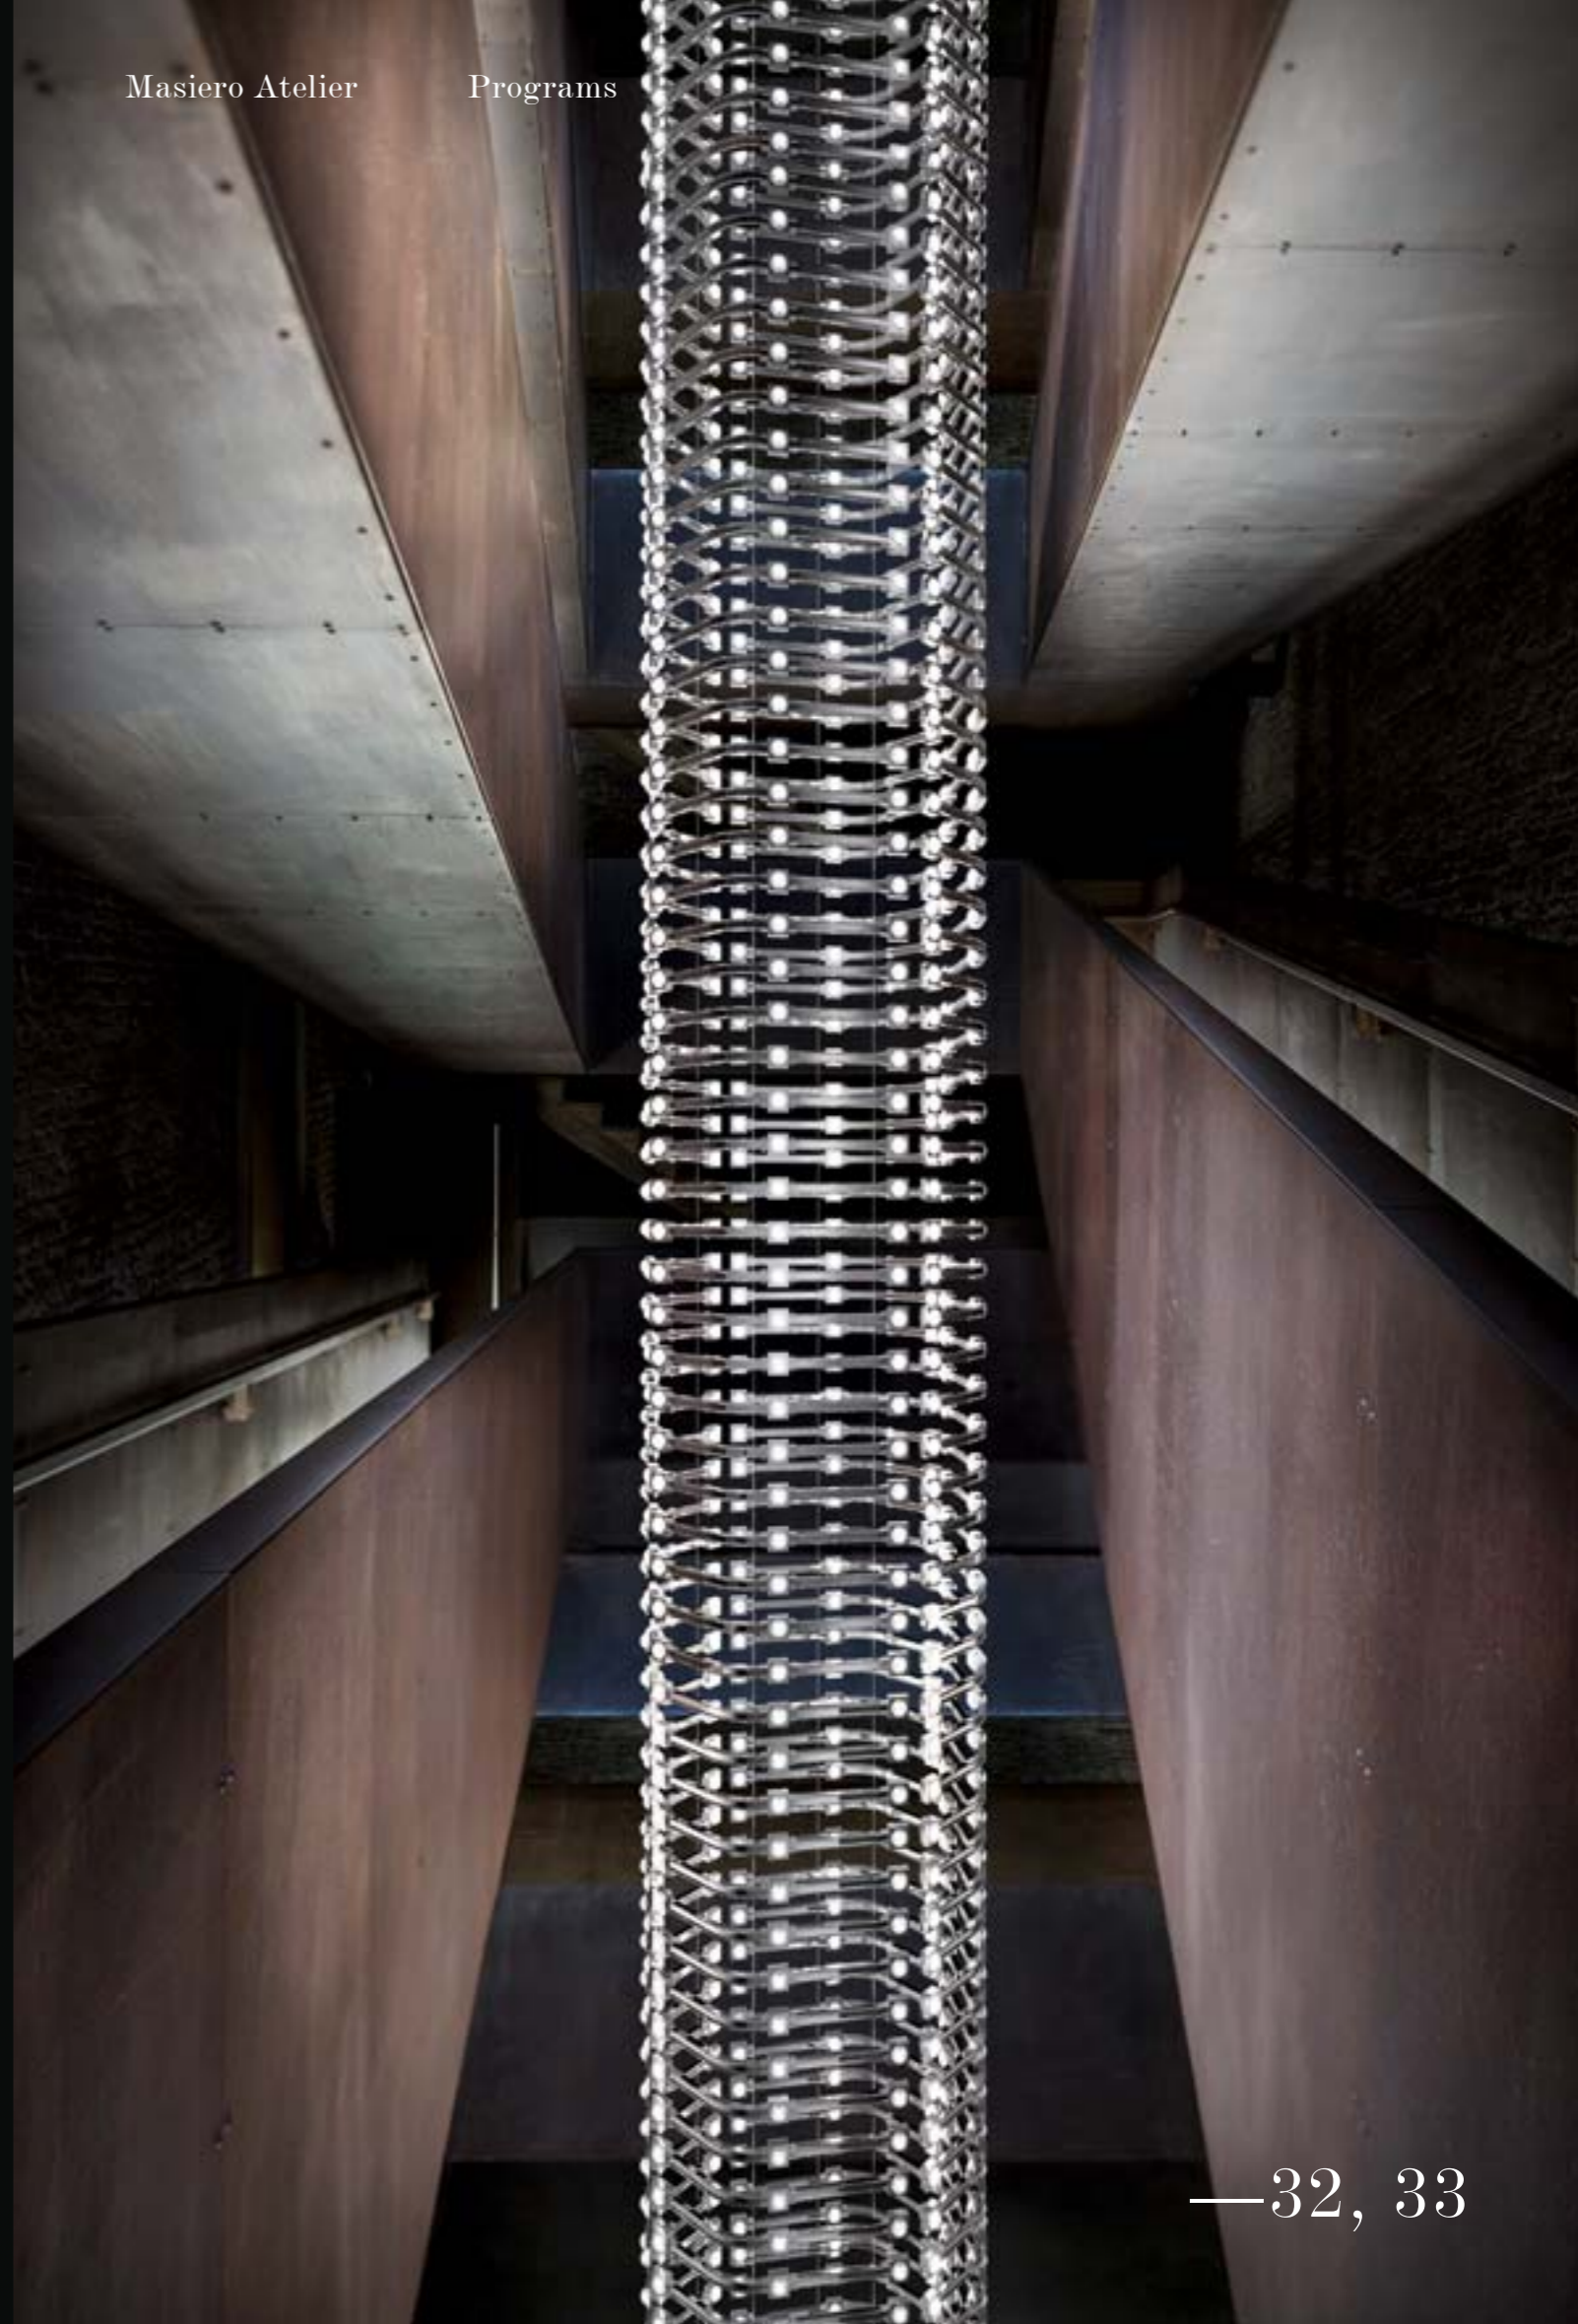

01 COMPOSITION - BASIC BATCH B x 5

kg 150

480 LED LIGHTS CRI>80
3000K - 770 W - 81600 lm

Dimmable PUSH or DMX on request

Fixing 1 x canopy
12 x single steel cables

The canopy contains:
1 x control board
1 x driver

4 cups requires one additional cup with drivers and control boards