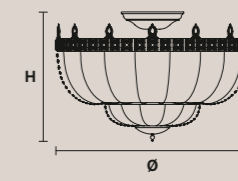

VE 829/PL8

Ø 80 cm / 31.50"
H 50 cm / 19.70"
W 24 kg / 52.91 lb

8×E27×60 W max
(not included)