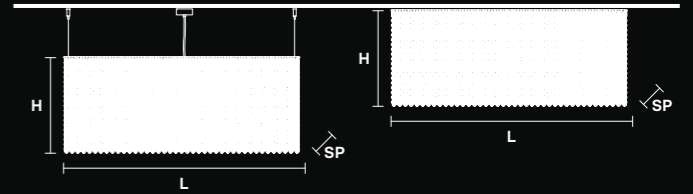

CUBO S/PL LONG/H

RECTANGULAR

SP 12.5 cm / 4.92"
L 100 cm / 39.37"
H 40 cm / 15.74"

⊕ 11×E14×40 W CE Ⓜ
USA 11×E12×40 W
(not included)