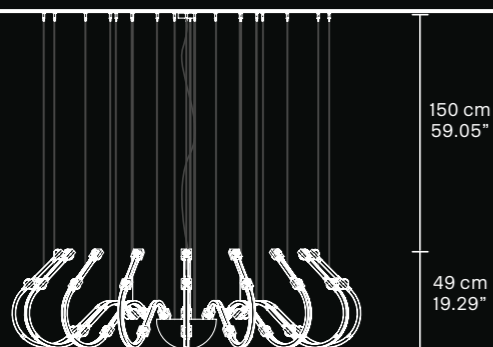

Q2 BASIC BATCH A - MODULO 4 x 16

kg	30	The cup contains:	1 x control board 1 x driver
128 LED LIGHTS CRI>80	3000K - 204 W - 21760 lm	CE	
Dimmable	PUSH or DMX on request		12 cm 4.72"
Fixing	1 x central bracket 35 x single steel cables		30 cm 11.81"