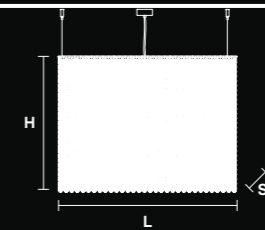

CUBO S/LONG/O

■ RECTANGULAR

SP	25 cm / 9.84"
L	75 cm / 29.52"
H	60 cm / 23.62"