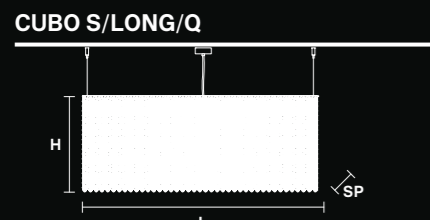

RECTANGULAR

SP	25 cm / 9.84"
L	100 cm / 39.37"
H	40 cm / 15.74"