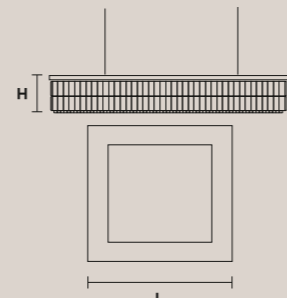

VE 760/S24 SQ

L 120 cm / 47.25"
SP 120 cm / 47.25"
H 18 cm / 7.10"
W 40 kg / 88.18 lb

☉ 24 ×E27×60 W max (not included)