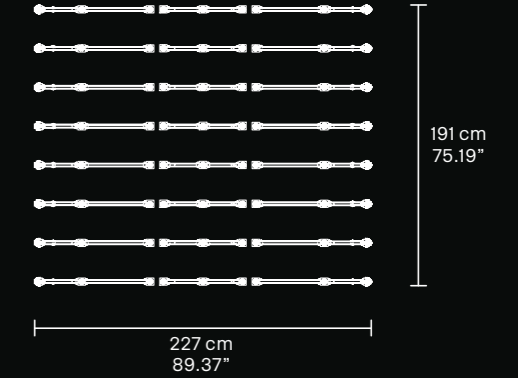

R4 BASIC BATCH B - MODULO 3 x 16 + MODULO 7 x 56

kg 26,1
162 LED LIGHTS CRI>80 €
3000K - 259.2 W - 27540 lm
Dimmable PUSH or DMX on request

Fixing 18 x single steel cables
15 x main power supply
(2 drivers and 2 control boards recessed)

kg 69,6
432 LED LIGHTS CRI>80 €
3000K - 691.2 W - 73440 lm
Dimmable PUSH or DMX on request

Fixing 48 x single steel cables
40 x main power supply
(5 drivers and 5 control boards recessed)