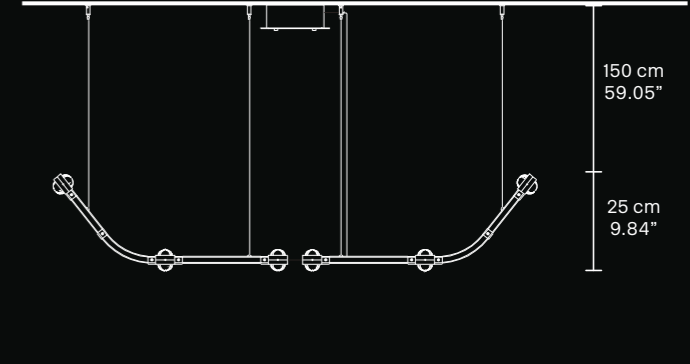

N3 BASIC BATCH B - MODULO 5 x 16

kg 20
96 LED LIGHTS CRI>80
3000K - 154 W - 16320 lm
Dimmable PUSH or DMX on request
Fixing 1 x canopy
32 x single steel cables

The canopy contains:
1 x control board
1 x driver
6,2 cm 2.44"
45 cm 17.71"
18 cm 7.08"