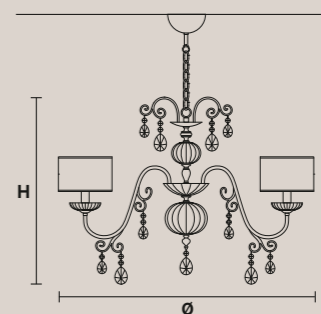

ANTIKA 8

H 62 cm / 24.40"
Ø 90 cm / 35.50"

8×E14×40 W max
USA 8×E12×40 W max
(not included)

Paralumi/shade SAT/17/WH