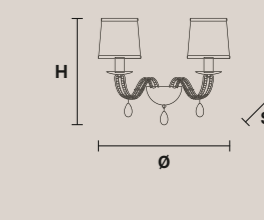

NOBLESSE A2

H 40 cm / 15.60"
L 46 cm / 17.94"
SP 18 cm / 7.02"

2×E14×40 W max
USA 2×E12×40 W max
(not included)

Paralumi/shade SHA-BD/14/IV
Paralumi/shade SHA-BD/14/WH

V13 Beige e Oro
Ivory and Gold

V13 Beige e Oro
Ivory and Gold

V97 Bianco e argento
White and silver