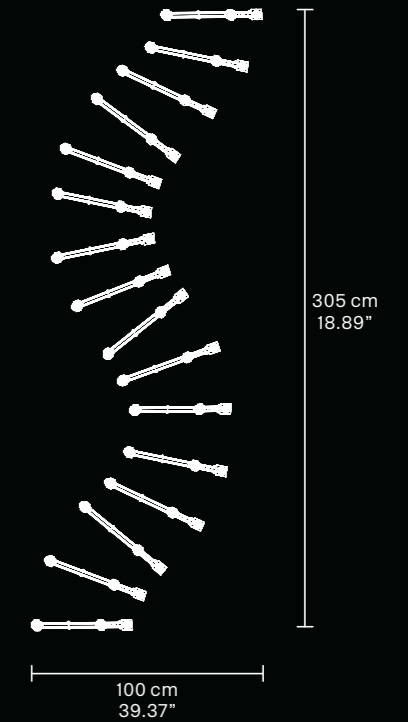

N4 BASIC BATCH A - MODULO 4 x 8

N4 BASIC BATCH B - MODULO 4 x 16

kg 12
64 LED LIGHTS CRI>80
3000K - 102.4 W - 10880 lm
Dimmable PUSH or DMX on request

Fixing 16 x single steel cables
8 x main power supply
(1 driver and 1 control board recessed)

kg 24
128 LED LIGHTS CRI>80
3000K - 204.8 W - 21760 lm
Dimmable PUSH or DMX on request

Fixing 32 x single steel cables
16 x main power supply
(1 driver and 1 control board recessed)