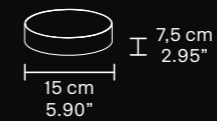

The box contains:
1 x control board