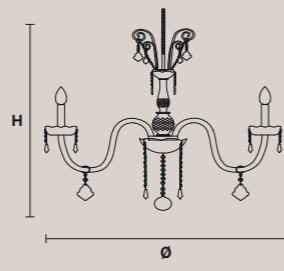

VE 874/12

Ø 103 cm / 40.55"
H 80 cm / 31.49"
W 17 kg / 15.43 lb

⦿ 12×E14×40 W max
(not included)