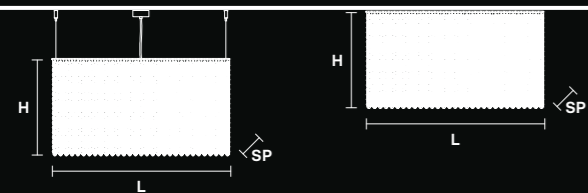

⊕ 13×E14×40 W CE Ⓜ  
USA 13×E12×40 W  
(not included)

CUBO S/PL LONG/J

**RECTANGULAR**

SP 25 cm / 9.84"  
L 50 cm / 19.68"  
H 20 cm / 7.87"

⊕ 8×E14×40 W CE Ⓜ  
USA 8×E12×40 W  
(not included)

CUBO S/PL LONG/E