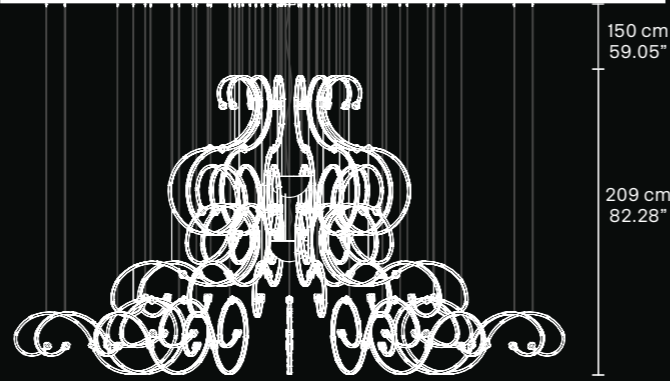

The cup contains:  
1 x control board  
1 x driver

Q5 BASIC BATCH C - MODULO 1x8 + MODULO 1x8

Q5 BASIC BATCH D - MOD. 1x16 + MOD. 1x8 + MOD. 1x8

250 cm  
98.42"

385 cm  
151.57"

**kg** 60  
128 LED LIGHTS CRI>80  
3000K - 204.8 W - 21760 lm