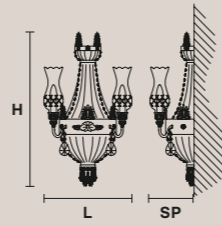

VE 827/A4

L 45 cm / 17.75"
SP 20 cm / 7.90"
H 70 cm / 27.60"
W 8 kg / 17.63 lb

4×E14×40 W max
(not included)