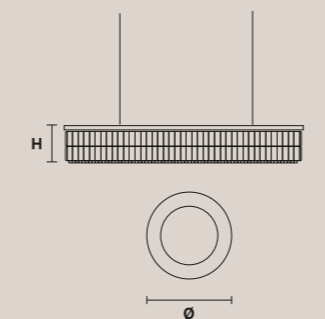

VE 760/S8 RD

Ø 60 cm / 23.60"
H 18 cm / 7.10"
W 21 kg / 46.29 lb

8×E27×60 W max
(not included)