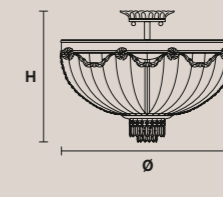

VE 818/PL16

Ø 78 cm / 30.75"
H 60 cm / 23.60"
W 27 kg / 59.52 lb

16×E27×60 W max (not included)