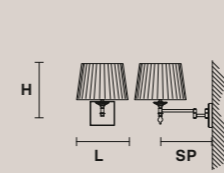

VE 1091/A1

L 26 cm / 10.24"
SP 48 cm / 18.90"
H 30 cm / 11.81"
W 3 kg / 6.61 lb

⦿ 1×E27×60 W max
(not included)