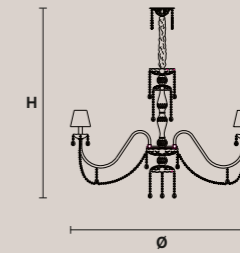

VE 875/12

Ø 120 cm / 47.30"
H 120 cm / 47.30"
W 25 kg / 55.11 lb

⦿ 12×E14×40 W max
(not included)