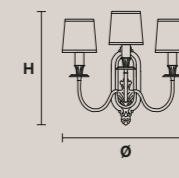

VE 1074/A3

L 40 cm / 15.75"
SP 30 cm / 11.81"
H 45 cm / 17.72"
W 3.5 kg / 7.71 lb

3×E14×40 W max
(not included)