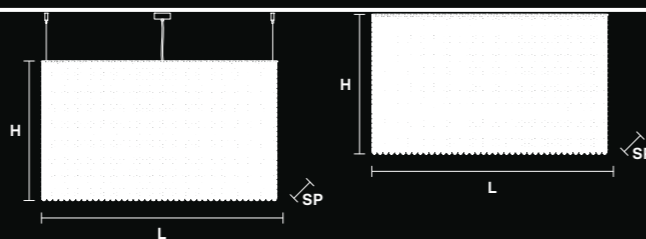

CUBO S/PL LONG/R

RECTANGULAR

SP 25 cm / 9.84"
L 100 cm / 39.37"
H 60 cm / 23.62"

20×E14×40 W
USA 20×E12×40 W
(not included)