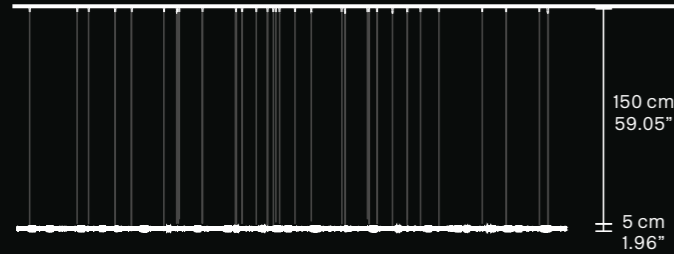

N5

MODULO 1

H 51,5 cm / 20.30"
L 114,5 cm / 45.10"
SP 5 cm / 1.96"

N5 BASIC BATCH A - MODULO 1 x 16

kg 49,6
128 LED LIGHTS CRI>80
3000K - 204.8 W - 21760 lm

Fixing 48 x single steel cables
16 x main power supply
(1 driver and 1 control board recessed)

Dimmable PUSH or DMX on request

N6

MODULO 1

H 51,5 cm / 20.30"
L 114,5 cm / 45.10"
SP 5 cm / 1.96"