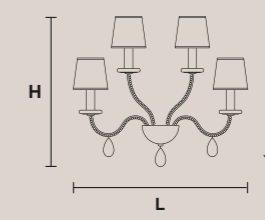

### NOBLESSE A4

H 48 cm / 18.72"  
L 50 cm / 19.50"  
SP 24 cm / 9.36"

4×E14×40 W max  
USA 4×E12×40 W max  
(not included)

Paralumi/shade SHA-BD/14/IV  
Paralumi/shade SHA-BD/14/WH