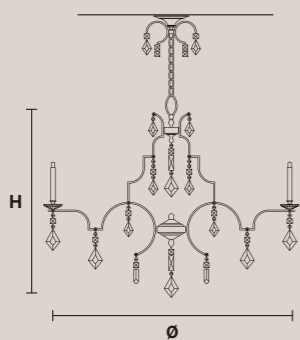

### LIZZI 6+6

H 85 cm / 33.50"  
Ø 105 cm / 41.35"

12×G9×60 W max  
Halogen  
(not included)