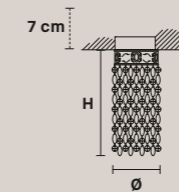

VE 1107 MC

Ø 9.5 cm / 3.74"
H 20 cm / 7.87"
W 0.6 kg / 1.32 lb

⦿ 1×GU10×50 W max
(not included)