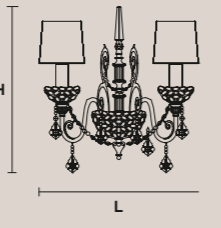

IMPERIAL A2 CE

L 50 cm / 19.69"
H 46 cm / 18.11"
SP 18 cm / 7.09"

2×E14×40 W max
USA 2×E12×40 W max (not included)

Paralumi/shade SAT/14/ECRU
Paralumi/shade SAT/14/WH
Paralumi/shade SAT/14/BK