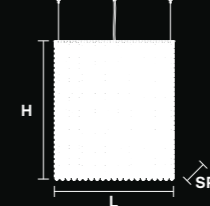

RECTANGULAR

SP 25 cm / 9.84"
L 50 cm / 19.68"
H 20 cm / 7.87"

CUBO S/LONG/L

RECTANGULAR

SP 25 cm / 9.84"
L 50 cm / 19.68"
H 60 cm / 23.62"