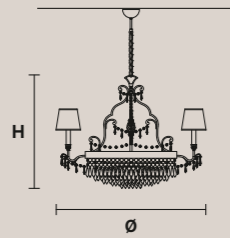

GLASSÉ 8+4

H 70 cm / 27.56"
Ø 90 cm / 35.45"

8×E14×40 W max*
4×G9×60 W max
Halogen

USA 8×E12×40 W max*
(not included)

Paralumi/shade DAM/14/IV
* Candle shape necessary for lampshades