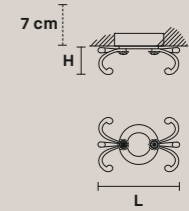

VE 1105

L 16 cm / 6.30"
SP 9 cm / 3.54"
H 5.5 cm / 2.17"
W 0.2 kg / 0.44 lb

⦿ 1×GU10×50 W max
(not included)