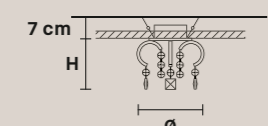

LIZZI SPOT

H 12 cm / 4.75"
Ø 13 cm / 5.20"

1×GU10×35 W max
Dichroic
(not included)