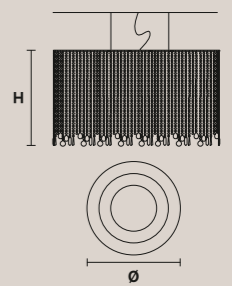

VE 811/S12 RD

Ø 100 cm / 39.40"
H 60 cm / 23.70"
W 28 kg / 61.60 lb

12×E27×60 W max (not included)