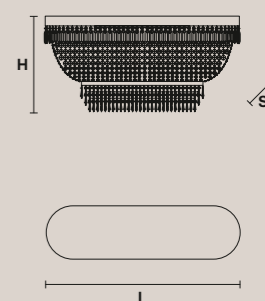

VE 820/PL26

L 200 cm / 78.75"
SP 55 cm / 21.65"
H 50 cm / 19.70"
W 80 kg / 176.36 lb

2×E27×60 W max (not included)
24×E14×40 W max (not included)

VE 815/A2+2

L 48 cm / 18.90"
SP 14 cm / 5.55"
H 24 cm / 9.45"
W 5 kg / 11.02 lb

2×G9×40 W max (not included)
2×E14×40 W max (not included)