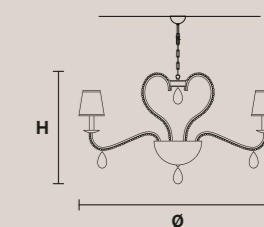

### NOBLESSE 6

H 62 cm / 24.18"  
Ø 76 cm / 29.64"

6×E14×40 W max  
USA 6×E12×40 W max  
(not included)

Paralumi/shade SHA-BD/14/IV  
Paralumi/shade SHA-BD/14/WH