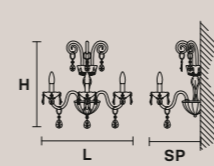

VE 875/A3

L 48 cm / 18.90"
SP 35 cm / 13.78"
H 50 cm / 19.69"
W 3 kg / 6.61 lb

⦿ 3×E14×40 W max
(not included)