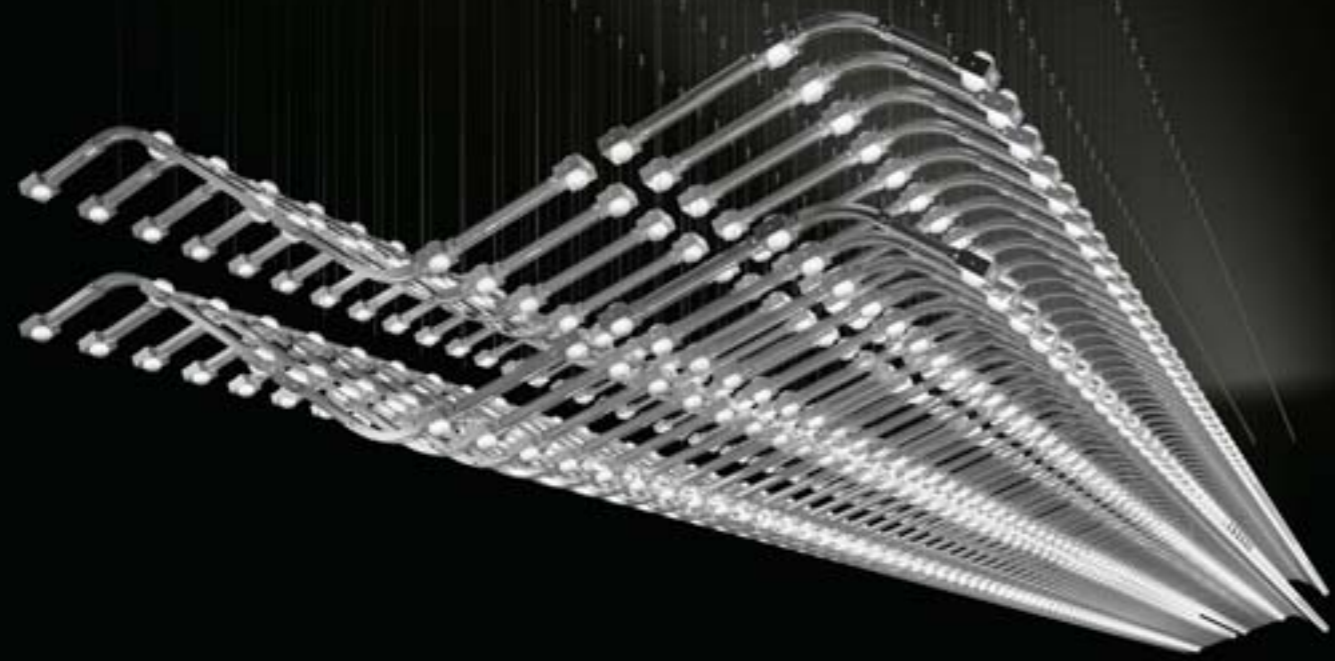

R2

MODULO 5

H 55 cm / 21.65"
L 36 cm / 14.20"
SP 5 cm / 1.96"