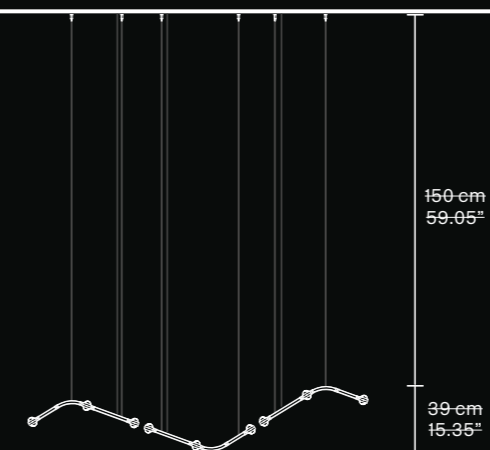

R2 BASIC BATCH A - MODULO 5 x 24

kg 28,8
144 LED LIGHTS CRI>80 €
3000K - 230.4 W - 24480 lm
Dimmable PUSH or DMX on request

Fixing 48 x single steel cables
24 x main power supply
(3 drivers and 3 control boards recessed)