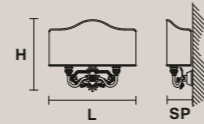

VE 1067/A2

L 37 cm / 14.57"
SP 11 cm / 4.33"
H 27 cm / 10.63"
W 3 kg / 6.61 lb

2×E14×40 W max
(not included)