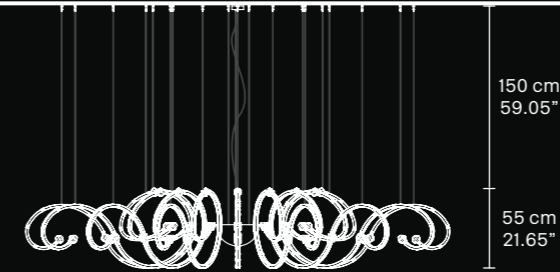

Q5 BASIC BATCH A - MODULO 1x16

291 cm
114.56"