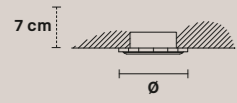

⦿ 1×E14×40 W max  
(not included)

**VE 1192/A1P**

L 22 cm / 8.66"  
SP 14 cm / 5.51"  
H 18 cm / 7.09"  
W 1.5 kg / 3.30 lb

⦿ 1×E14×40 W max  
(not included)

**VE 1193**

**VE 1194**

**Ø** 10 cm / 3.94"  
**W** 0.5 kg / 1.10 lb