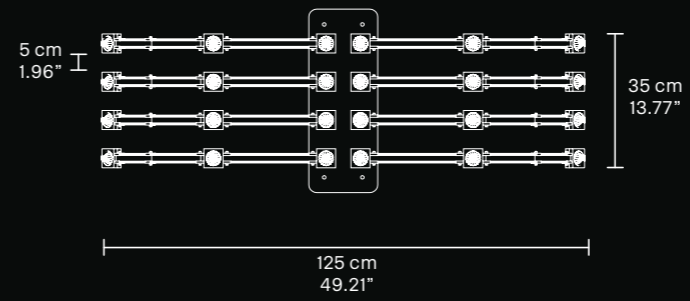

Masiero Atelier Programs

N3 BASIC BATCH A - MODULO 5 x 8

kg 10
48 LED LIGHTS CRI>80
3000K - 77 W - 8160 lm
Dimmable PUSH or DMX on request
Fixing 1 x canopy
16 x single steel cables

The canopy contains:
1 x control board
1 x driver
6,2 cm 2.44"
45 cm 17.71"
18 cm 7.08"