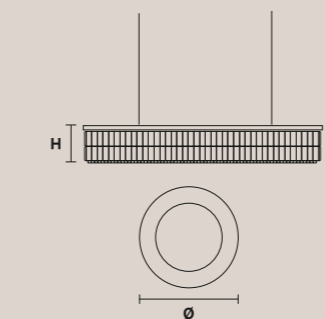

VE 760/S10 RD

Ø 90 cm / 35.40"
H 18 cm / 7.10"
W 32 kg / 70.54 lb

10×E27×60 W max
(not included)