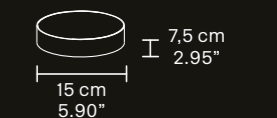

The box contains:
1 x control board