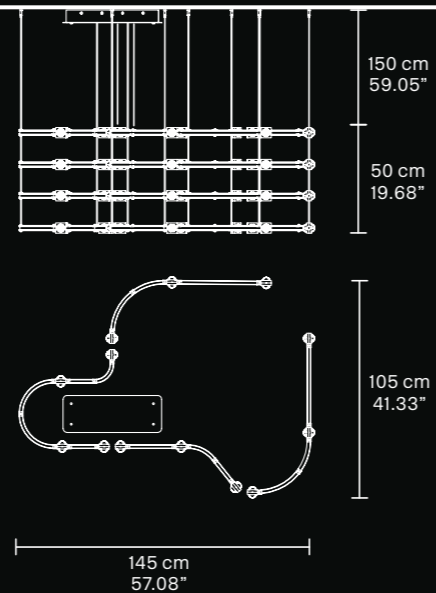

02 BASIC BATCH B – MOD. 3 × 8 + MOD. 4 × 4 + MOD. 5 × 4

kg 20
104 LED LIGHTS CRI>80 3000K - 166.4 W - 17680 lm
Dimmable PUSH or DMX on request
Fixing 1 x canopy, 12 x single steel cables

The canopy contains:
1 x control board
1 x driver

6,2 cm / 2.44"
45 cm / 17.71"
18 cm / 7.08"

03

MODULO 3
H 32 cm / 12.60"
L 79,5 cm / 31.30"
SP 5 cm / 1.96"

MODULO 7
H 3,8 cm / 1.50"
L 58 cm / 22.85"
SP 5 cm / 1.96"

Any additional element requires one additional box with driver and control board