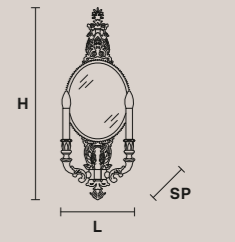

VE 1077/A2

L 22 cm / 8.66"
SP 12 cm / 4.72"
H 60 cm / 23.62"
W 3 kg / 6.61 lb

2×E14×40 W max
(not included)