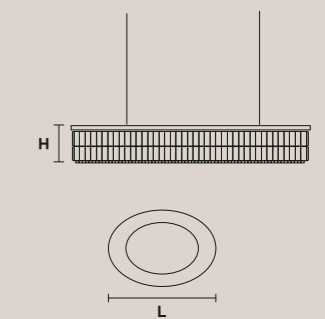

VE 760/S12 OV

L 103 cm / 40.55"
SP 63 cm / 24.80"
H 18 cm / 7.10"
W 21 kg / 46.29 lb

12×E27×60 W max
(not included)