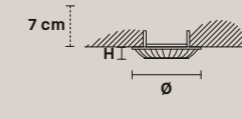

VE 1192

Ø 10 cm / 3.94"
W 0.4 kg / 0.88 lb

⦿ 1×GU10×50 W max
(not included)