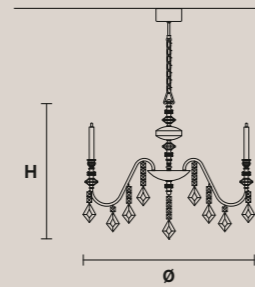

CHIC 8

H 70 cm / 27.55"
Ø 80 cm / 31.49"

8×G9×40 W max
(not included)