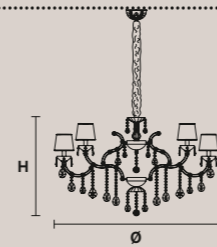

VE 950

VE 950/18
Ø 105 cm / 41.33"
H 65 cm / 25.59"
W 18 kg / 39.68 lb
18 lights