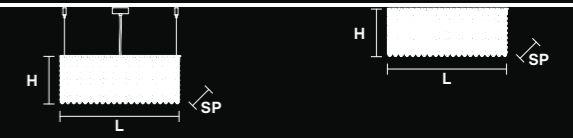

CUBO S/PL LONG/J

RECTANGULAR

SP 25 cm / 9.84"
L 50 cm / 19.68"
H 20 cm / 7.87"

⊕ 8×E14×40 W CE Ⓜ
USA 8×E12×40 W
(not included)