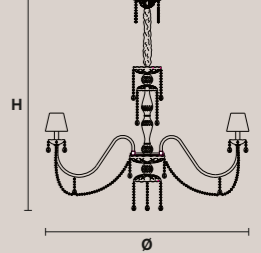

⦿ 3×E14×40 W max  
(not included)

**VE 875/12**

Ø 120 cm / 47.30"  
H 120 cm / 47.30"  
W 25 kg / 55.11 lb

⦿ 12×E14×40 W max  
(not included)

**VE 875/16**

Ø 145 cm / 57.10"  
H 120 cm / 47.30"  
W 32 kg / 70.54 lb