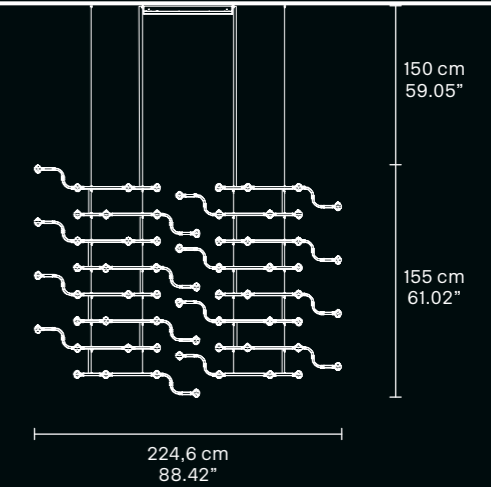

N2 BASIC BATCH A16 - MODULO 6 x 16

kg 24
128 LED LIGHTS CRI>80 3000K - 204.8 W - 21760 lm
Dimmable PUSH or DMX on request
Fixing 1 x canopy
4 x single steel cables

The canopy contains:
1 x control board
1 x driver