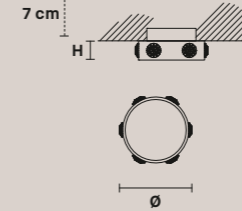

VE 1103

Ø 10 cm / 3.94"
H 2.8 cm / 1.10"
W 0.4 kg / 0.88 lb

⦿ 1×GU10×50 W max
(not included)