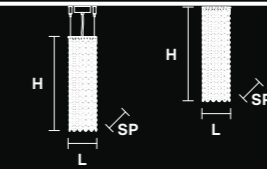

CUBO S/PL SQ SMALL 40

■ SQUARE

L 12.5 cm / 4.92"
SP 12.5 cm / 4.92"
H 40 cm / 15.74"

⊖ 1×E14×40 W   Ⓢ
USA 1×E12×40 W
(not included)