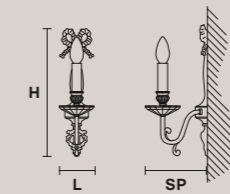

1×E14×40 W max  
(not included)

VE 1078/A2

L 40 cm / 15.75"  
SP 25 cm / 9.84"  
H 75 cm / 29.53"  
W 4 kg / 8.81 lb

2×E14×40 W max  
(not included)

VE 1079/A1

L 10 cm / 3.93"  
SP 16 cm / 6.30"  
H 36 cm / 14.17"  
W 2.2 kg / 4.85 lb