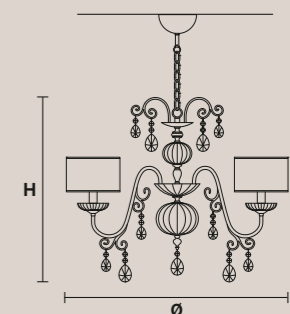

ANTIKA 5

H 62 cm / 24.40"
Ø 70 cm / 27.60"

5×E14×40 W max
USA 5×E12×40 W max
(not included)

Paralumi/shade SAT/17/WH

ANTIKA PL3

H 26 cm / 10.25"
Ø 34 cm / 13.40"

3×E14×40 W max
USA 3×E12×40 W max
(not included)