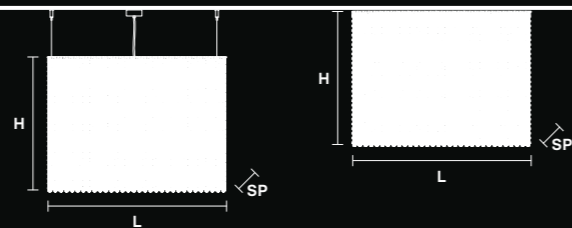

CUBO S/PL LONG/F

RECTANGULAR

L 50 cm / 19.68"
SP 50 cm / 19.68"
H 60 cm / 23.62"

⊕ 12×E14×40 W CE Ⓜ
USA 12×E12×40 W
(not included)