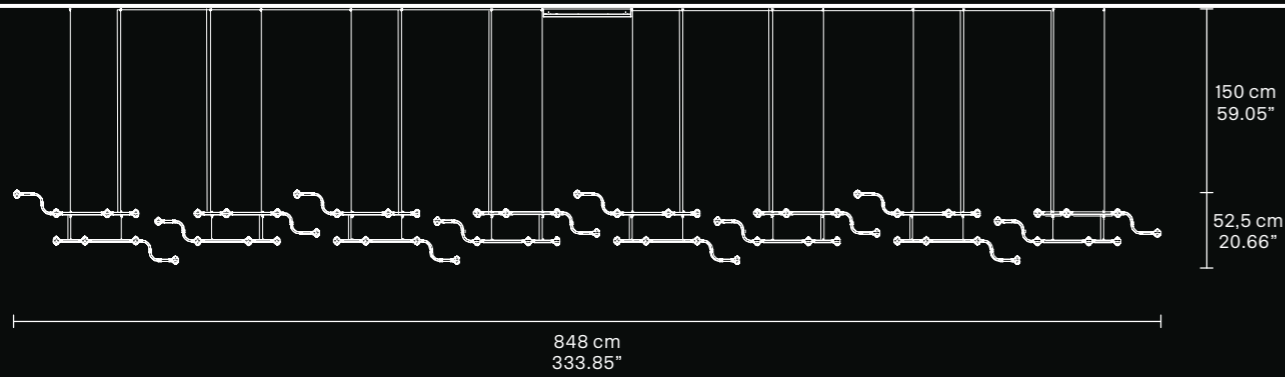

N2 BASIC BATCH C16 - MODULO 6 x 16

kg 24
128 LED LIGHTS CRI>80
3000K - 204.8 W - 21760 lm

Dimmable PUSH or DMX on request
Fixing 1 x canopy
16 x single steel cables

The canopy contains:
1 x control board
1 x driver