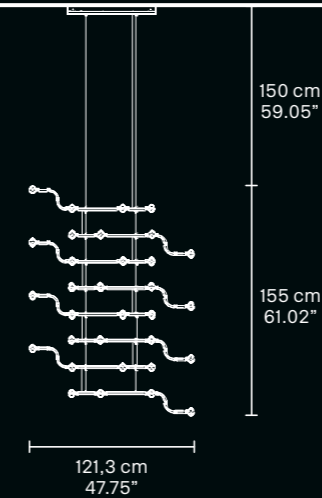

N2 BASIC BATCH B8 - MODULO 6 x 8

kg 12
64 LED LIGHTS CRI>80 3000K - 102.4 W - 10880 lm
Dimmable PUSH or DMX on request
Fixing 1 x canopy

The canopy contains:
1 x control board
1 x driver