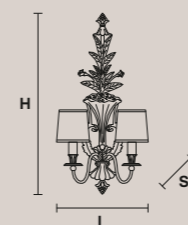

VE 1078/A2

L 40 cm / 15.75"
SP 25 cm / 9.84"
H 75 cm / 29.53"
W 4 kg / 8.81 lb

2×E14×40 W max
(not included)